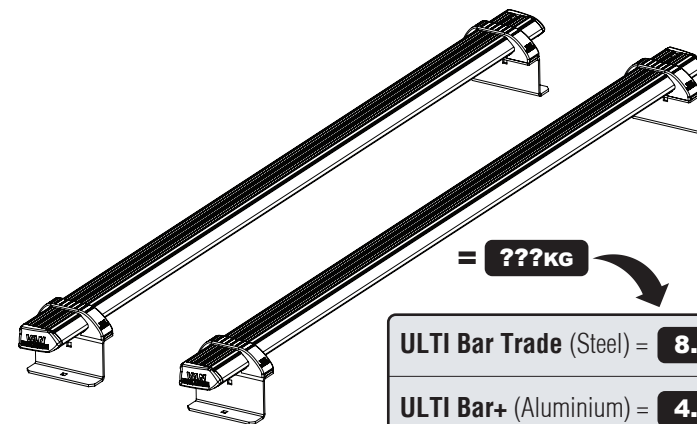

276-2

Vehicle:

Renault Kangoo: 2009 on (L2)
Mercedes Citan: 2012 on (L2)
Nissan NV250: 2019 on (L1)

Wheel Base: See above

Roof Height: Standard (H1)

Rear Doors: Twin / Tailgate