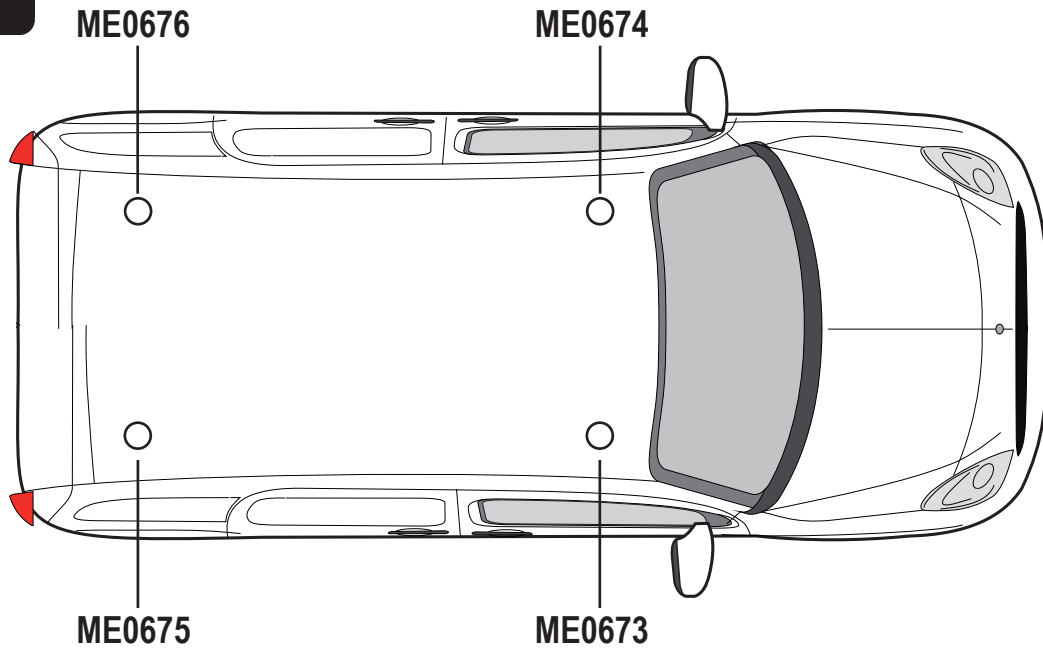

1

ME0673

ME0674

ME0675

ME0676

2

3

T40 TORX