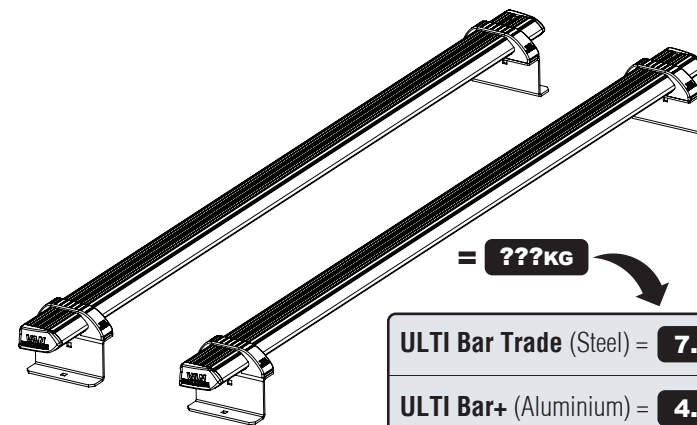

131

Vehicle:

Renault Kangoo: 1997 - 2009
Nissan Kubistar: 2003 - 2009

Wheel Base: Standard (L1)

Roof Height: Standard (H1)

Rear Doors: Twin / Tailgate