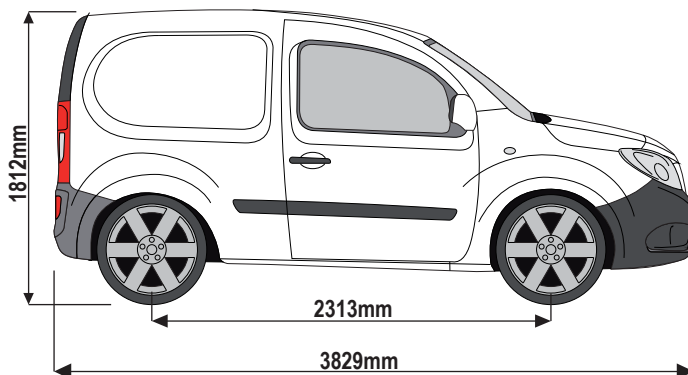

276-2

Vehicle:

Renault Kangoo: 2009 on
Mercedes Citan: 2012 on

Wheel Base: Compact / SL (L1)

Roof Height: Standard (H1)

Rear Doors: Twin / Tailgate