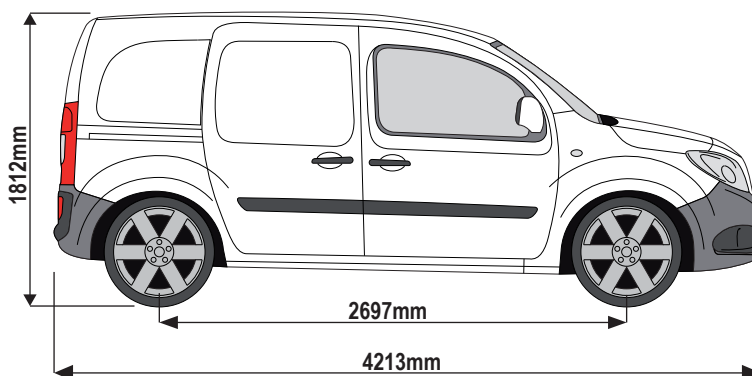

276-2

Vehicle:

Renault Kangoo: 2009 on (L2)
Mercedes Citan: 2012 on (L2)
Nissan NV250: 2019 on (L1)

Wheel Base: See above

Roof Height: Standard (H1)

Rear Doors: Twin / Tailgate