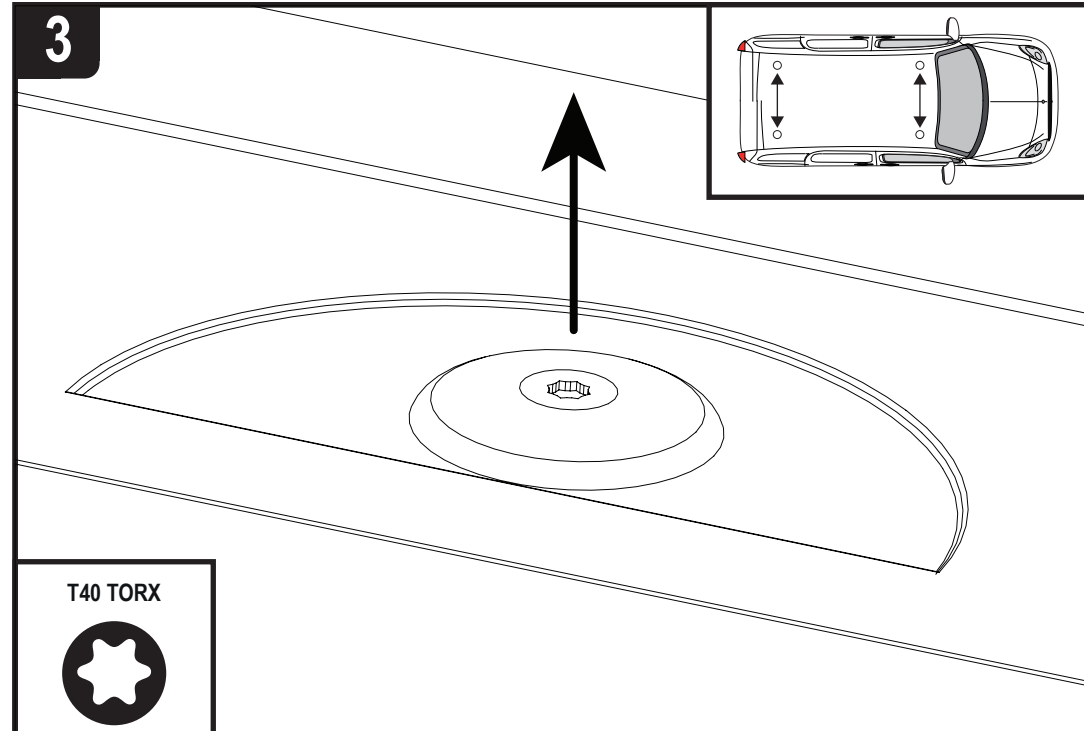

1

ME0673

ME0674

ME0675

ME0676

2

3

T40 TORX