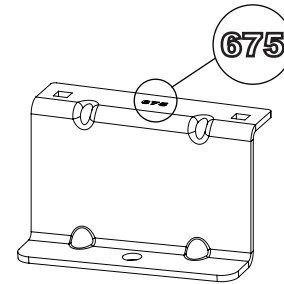

Roof Height: Standard (H1)

Rear Doors: Twin / Tailgate

1

ME0673

ME0674

ME0675

ME0676

2