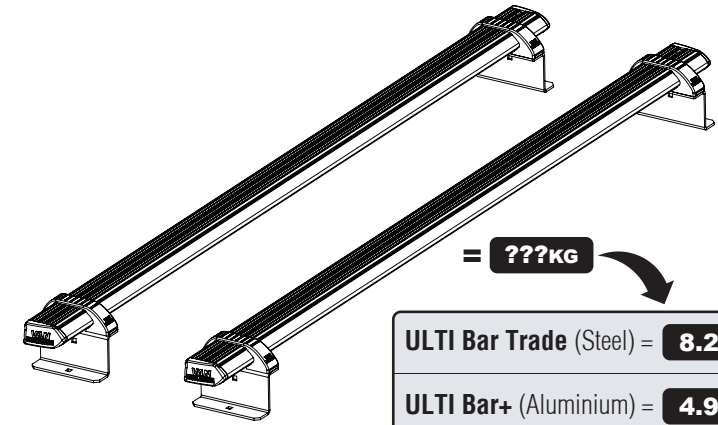

276-2

Vehicle:

Renault Kangoo: 2009 on (L2)

Mercedes Citan: 2012 on (L2)

Nissan NV250: 2019 on (L3)

Wheel Base: See above

Roof Height: Standard (H1)

Rear Doors: Twin / Tailgate