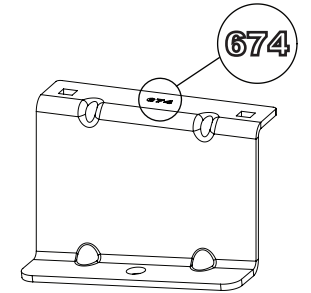

Roof Height: Standard (H1)

Rear Doors: Twin / Tailgate

1

ME0673

ME0674

ME0675

ME0676

2