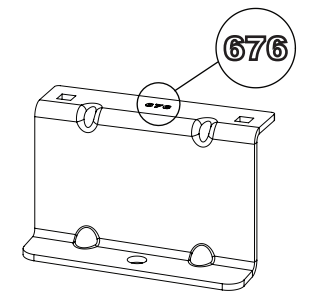

Roof Height: Standard (H1)

Rear Doors: Twin / Tailgate

1

ME0673

ME0674

ME0675

ME0676

2