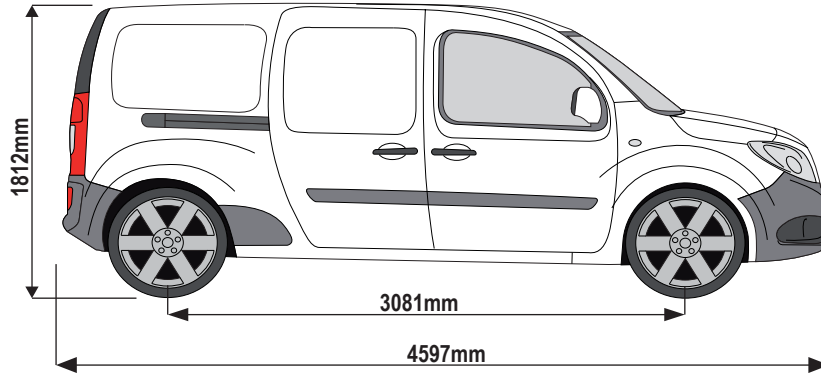

276-2

Vehicle:

Renault Kangoo: 2009 on (L2)

Mercedes Citan: 2012 on (L2)

Nissan NV250: 2019 on (L3)

Wheel Base: See above

Roof Height: Standard (H1)

Rear Doors: Twin / Tailgate