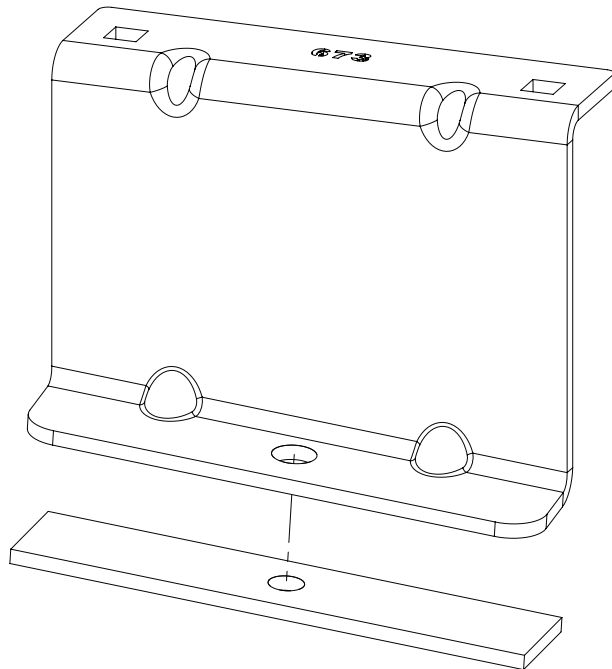

Roof Height: Standard (H1)

Rear Doors: Twin / Tailgate

1

ME0673

ME0674

ME0675

ME0676

2