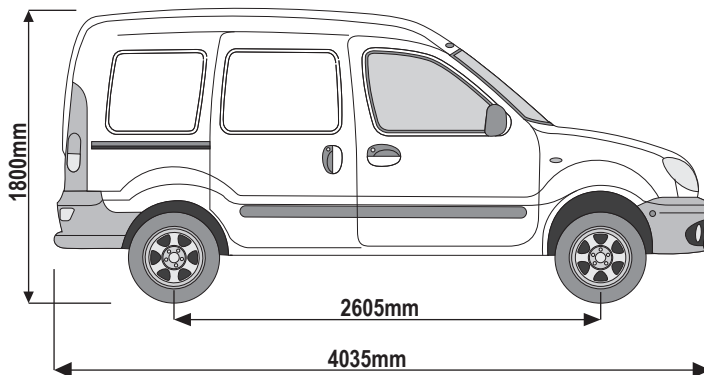

Vehicle:

Renault Kangoo: 1997 - 2009
Nissan Kubistar: 2003 - 2009

Wheel Base: Standard (L1)

Roof Height: Standard (H1)

Rear Doors: Twin / Tailgate

276-2

Vehicle:

Renault Kangoo: 2009 on
Mercedes Citan: 2012 on