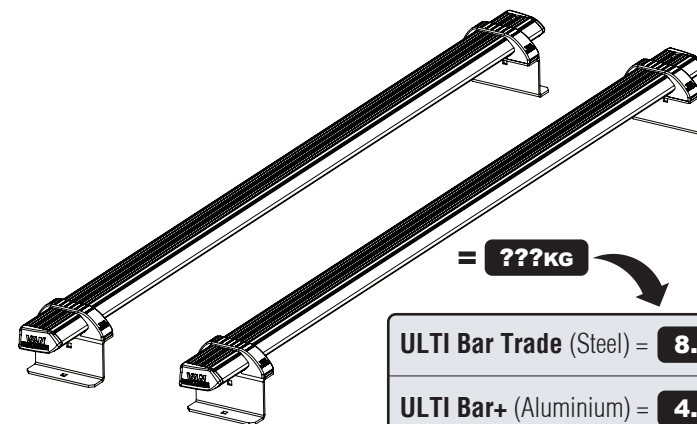

276-2

Vehicle:

Renault Kangoo: 2009 on
Mercedes Citan: 2012 on

Wheel Base: Compact / SL (L1)

Roof Height: Standard (H1)

Rear Doors: Twin / Tailgate