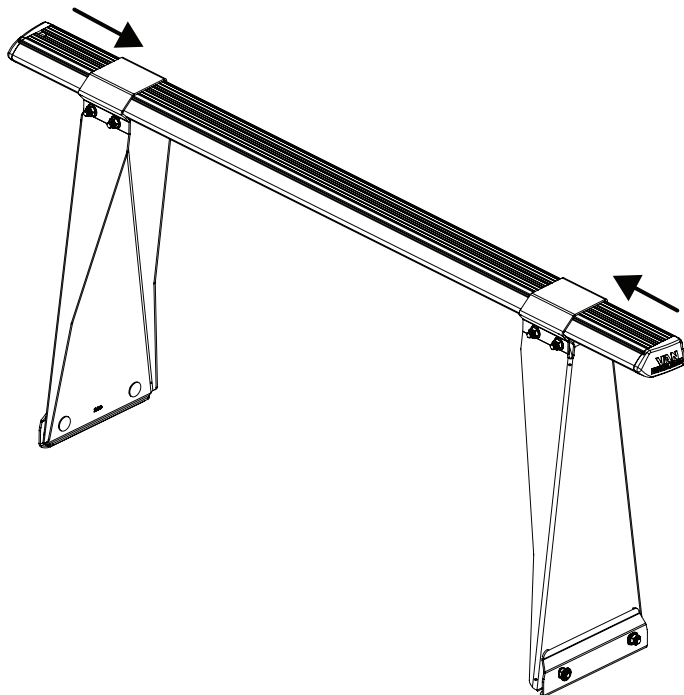

### Vehicle:

Mercedes Sprinter: 2000 - 2006

Volkswagen LT: 1996 - 2006

Wheel Base: LWB (L3)

Roof Height: High (H2)

Rear Doors: Twin / Tailgate

1

2

3

4

**ULTI Bar Trade**  
(Steel)

**MAX 60KG**

**X1**

**ULTI Bar+**  
(Aluminium)

**MAX 80KG**

**X1**