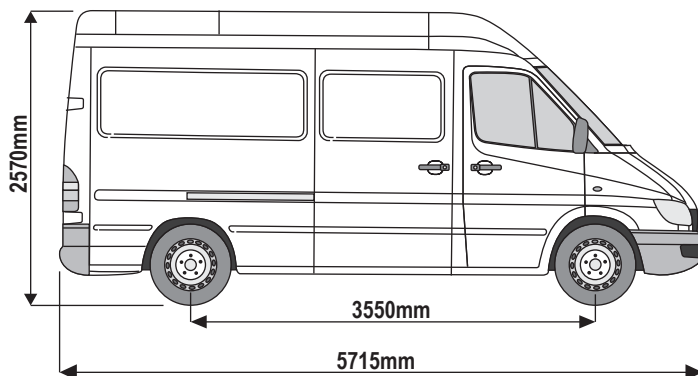

## VG154

**Vehicle:**

Mercedes Sprinter: 2000 - 2006

Volkswagen LT: 1996 - 2006

**Wheel Base:** MWB (L2)

**Roof Height:** High (H2)

**Rear Doors:** Twin / Tailgate