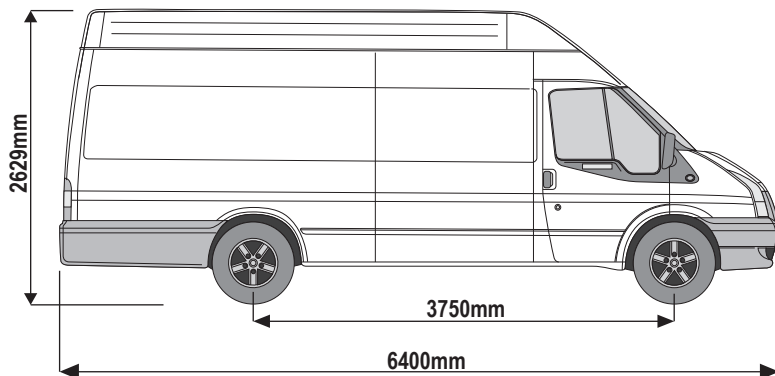

### Vehicle:

Ford Transit: 2000 - 2014

Wheel Base: LWB (L3)

Roof Height: High (H3)

Rear Doors: Twin / Tailgate

## VG154

**Vehicle:**

Ford Transit: 2000 - 2014

**Wheel Base:** ELWB (L4)

**Roof Height:** High (H3)

**Rear Doors:** Twin / Tailgate