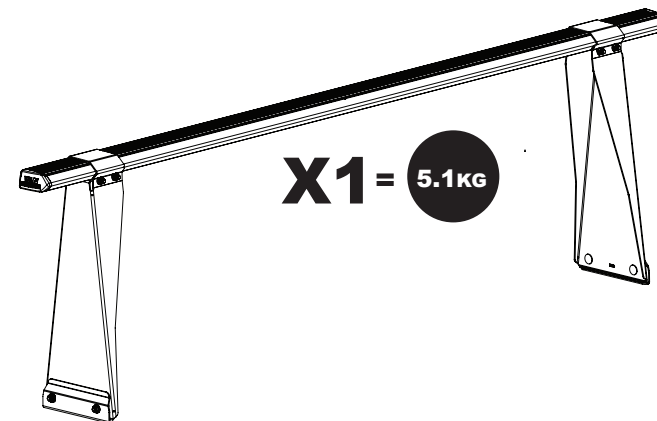

## VG154

**Vehicle:**

Mercedes Sprinter: 2000 - 2006

Volkswagen LT: 1996 - 2006

**Wheel Base:** MWB (L2)

**Roof Height:** High (H2)

**Rear Doors:** Twin / Tailgate