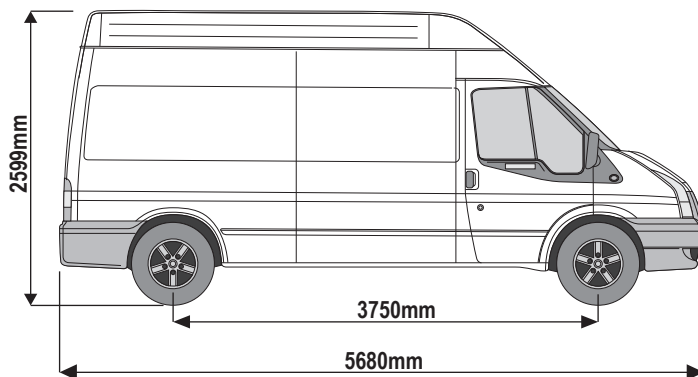

### Vehicle:

Ford Transit: 2000 - 2014

Wheel Base: MWB (L2)

Roof Height: High (H3)

Rear Doors: Twin / Tailgate

### Vehicle:

Ford Transit: 2000 - 2014

Wheel Base: LWB (L3)

Roof Height: High (H3)

Rear Doors: Twin / Tailgate