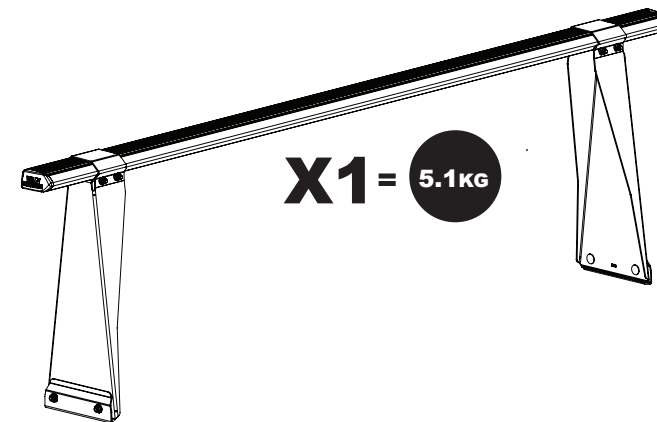

### Vehicle:

Ford Transit: 2000 - 2014

Wheel Base: SWB (L1)

Roof Height: Medium\* (H2)

Rear Doors: Twin / Tailgate

\*Sometimes called high roof

### Vehicle:

Ford Transit: 2000 - 2014

Wheel Base: MWB (L2)

Roof Height: High (H3)

Rear Doors: Twin / Tailgate