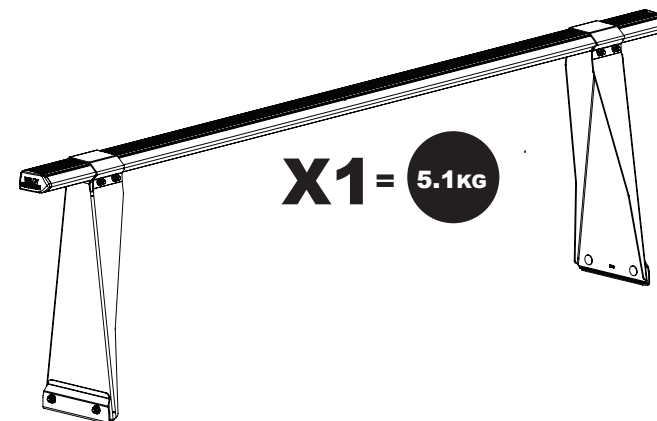

VG154

Vehicle:

Mercedes Sprinter: 2000 - 2006

Volkswagen LT: 1996 - 2006

Wheel Base: SWB (L1)

Roof Height: High (H2)

Rear Doors: Twin / Tailgate