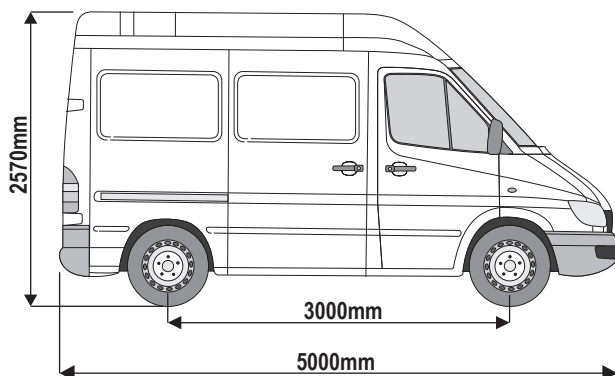

VG154

Vehicle:

Mercedes Sprinter: 2000 - 2006

Volkswagen LT: 1996 - 2006

Wheel Base: SWB (L1)

Roof Height: High (H2)

Rear Doors: Twin / Tailgate