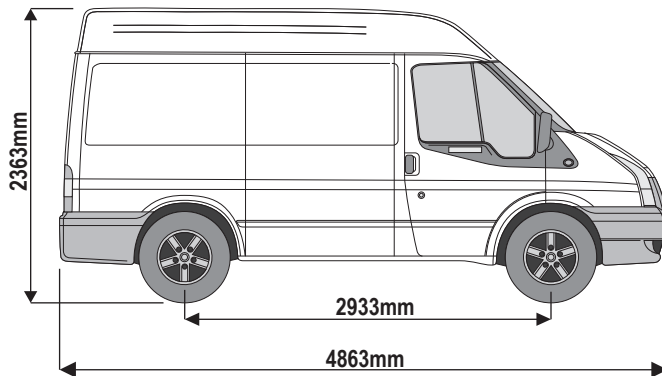

### Vehicle:

Ford Transit: 2000 - 2014

Wheel Base: SWB (L1)

Roof Height: Medium\* (H2)

Rear Doors: Twin / Tailgate

\*Sometimes called high roof