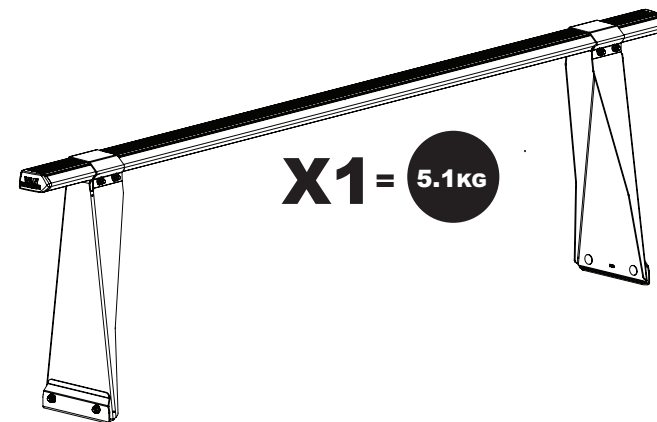

## VG154

**Vehicle:**

Ford Transit: 2000 - 2014

**Wheel Base:** ELWB (L4)

**Roof Height:** High (H3)

**Rear Doors:** Twin / Tailgate