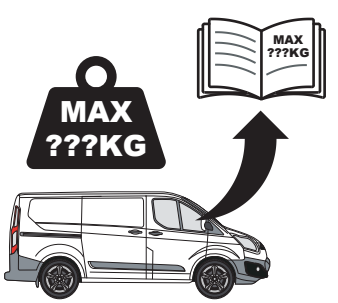

### Vehicle:

Mercedes Sprinter: 2000 - 2006

Volkswagen LT: 1996 - 2006

Wheel Base: LWB (L3)

Roof Height: High (H2)

Rear Doors: Twin / Tailgate

1

2

3

4

**ULTI Bar Trade**  
(Steel)

**MAX 60KG**

**X1**

**ULTI Bar+**  
(Aluminium)

**MAX 80KG**

**X1**