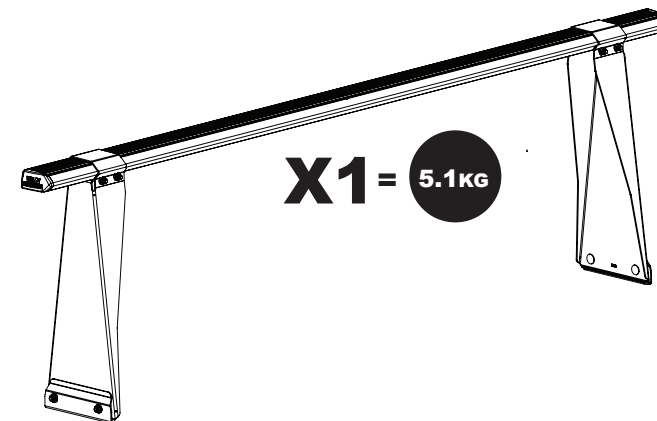

### Vehicle:

Ford Transit: 2000 - 2014

Wheel Base: MWB (L2)

Roof Height: High (H3)

Rear Doors: Twin / Tailgate

### Vehicle:

Ford Transit: 2000 - 2014

Wheel Base: LWB (L3)

Roof Height: High (H3)

Rear Doors: Twin / Tailgate