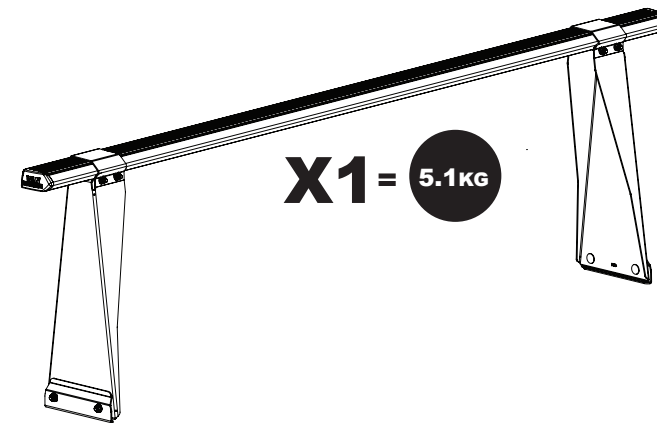

### Vehicle:

Ford Transit: 2000 - 2014

Wheel Base: SWB (L1)

Roof Height: Medium\* (H2)

Rear Doors: Twin / Tailgate

\*Sometimes called high roof