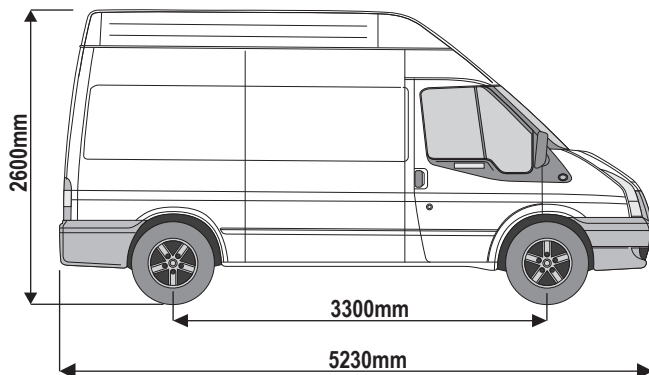

### Vehicle:

Ford Transit: 2000 - 2014

Wheel Base: SWB (L1)

Roof Height: Medium\* (H2)

Rear Doors: Twin / Tailgate

\*Sometimes called high roof

### Vehicle:

Ford Transit: 2000 - 2014

Wheel Base: MWB (L2)

Roof Height: High (H3)

Rear Doors: Twin / Tailgate