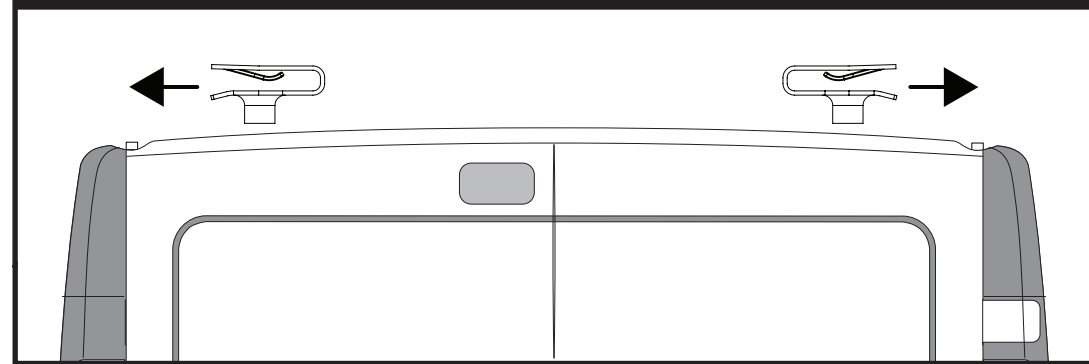

### Vehicle:

Vauxhall Vivaro: 2001 - 2014  
 Renault Trafic: 2001 - 2014  
 Nissan Primastar: 2001 - 2014

**Wheel Base:** LWB (L2)

**Roof Height:** Low (H1)

**Rear Doors:** Twin / Tailgate

**?** Please note that the front fixing point is not used when fitting this product to a low roof (H1) model. If fitting this product to a high roof (H2) model any fixing point can be used.