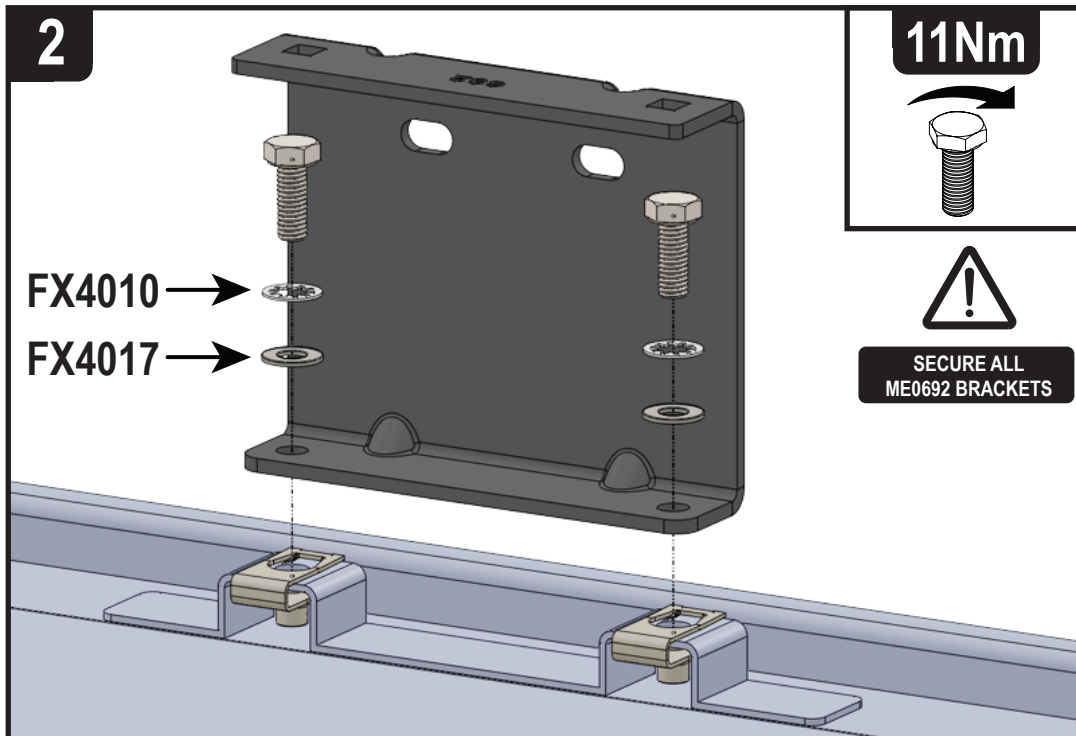

### Vehicle:

Vauxhall Vivaro: 2001 - 2014  
 Renault Trafic: 2001 - 2014  
 Nissan Primastar: 2001 - 2014

**Wheel Base:** LWB (L2)

**Roof Height:** Low (H1)

**Rear Doors:** Twin / Tailgate

**?** Please note that the front fixing point is not used when fitting this product to a low roof (H1) model. If fitting this product to a high roof (H2) model any fixing point can be used.