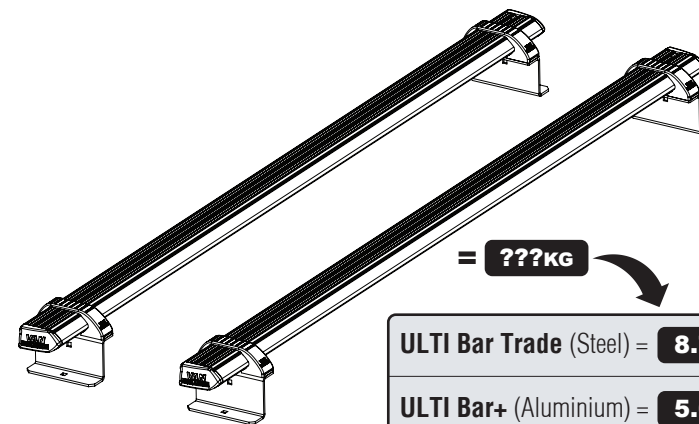

### Vehicle:

Vauxhall Vivaro: 2001 - 2014  
 Renault Trafic: 2001 - 2014  
 Nissan Primastar: 2001 - 2014

**Wheel Base:** LWB (L2)

**Roof Height:** Low (H1)

**Rear Doors:** Twin / Tailgate

**?** Please note that the front fixing point is not used when fitting this product to a low roof (H1) model. If fitting this product to a high roof (H2) model any fixing point can be used.