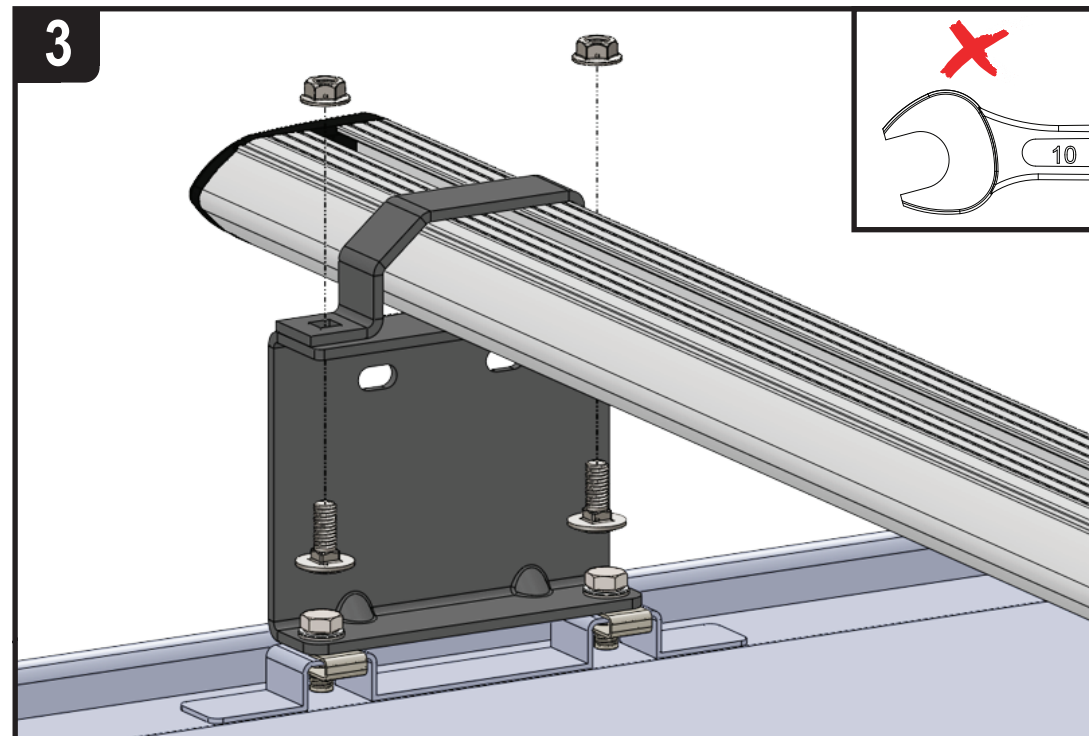

### Vehicle:

Vauxhall Vivaro: 2001 - 2014  
 Renault Trafic: 2001 - 2014  
 Nissan Primastar: 2001 - 2014

**Wheel Base:** LWB (L2)

**Roof Height:** Low (H1)

**Rear Doors:** Twin / Tailgate

**?** Please note that the front fixing point is not used when fitting this product to a low roof (H1) model. If fitting this product to a high roof (H2) model any fixing point can be used.