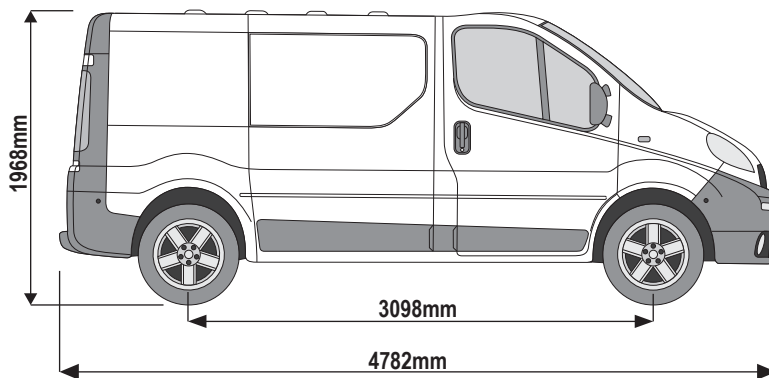

### Vehicle:

Vauxhall Vivaro: 2001 - 2014  
 Renault Trafic: 2001 - 2014  
 Nissan Primastar: 2001 - 2014

**Wheel Base:** SWB (L1)

**Roof Height:** Low (H1)

**Rear Doors:** Twin / Tailgate