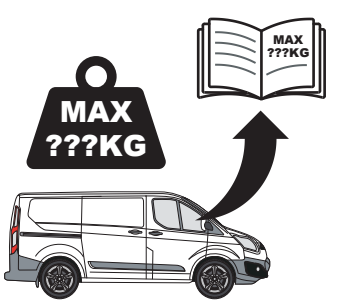

EN - SAFETY AND PRODUCT INFORMATION
DE - SICHERHEITS- UND PRODUKTINFORMATIONEN
FR - INFORMATIONS DE SÉCURITÉ ET DU PRODUIT
NL - VEILIGHEIDS- EN PRODUCTINFORMATIE
ES - INFORMACIÓN DE SEGURIDAD Y DEL PRODUCTO
IT - INFORMAZIONI SULLA SICUREZZA E SUL PRODOTTO

SV - SÄKERHETS- OCH PRODUKTINFORMATION
DA - SIKKERHEDS- OG PRODUKTINFORMATION
NO - SIKKERHETS- OG PRODUKTINFORMASJON
PL - INFORMACJE O BEZPIECZENSTWIE I PRODUKCIE
CS - INFORMACE O BEZPEČNOSTI A PRODUKTU