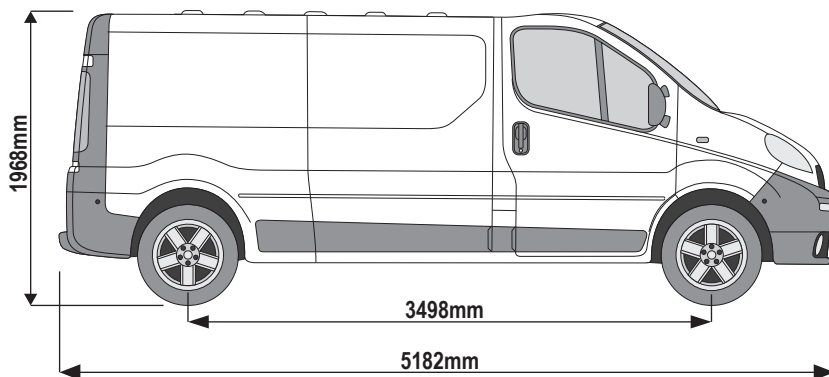

255-2

Vehicle:

Vauxhall Vivaro: 2001 - 2014
Renault Trafic: 2001 - 2014
Nissan Primastar: 2001 - 2014

Wheel Base: LWB (L2)

Roof Height: Low (H1)

Rear Doors: Twin / Tailgate