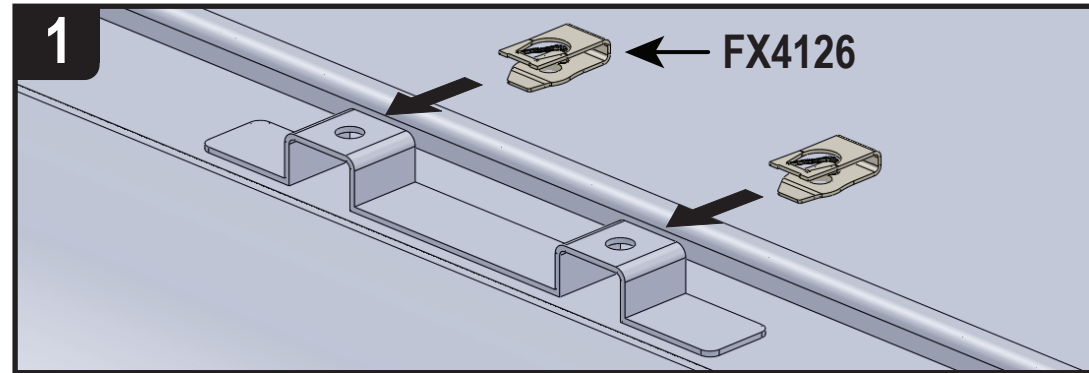

### Vehicle:

Vauxhall Vivaro: 2001 - 2014  
 Renault Trafic: 2001 - 2014  
 Nissan Primastar: 2001 - 2014

**Wheel Base:** LWB (L2)

**Roof Height:** Low (H1)

**Rear Doors:** Twin / Tailgate

**?** Please note that the front fixing point is not used when fitting this product to a low roof (H1) model. If fitting this product to a high roof (H2) model any fixing point can be used.