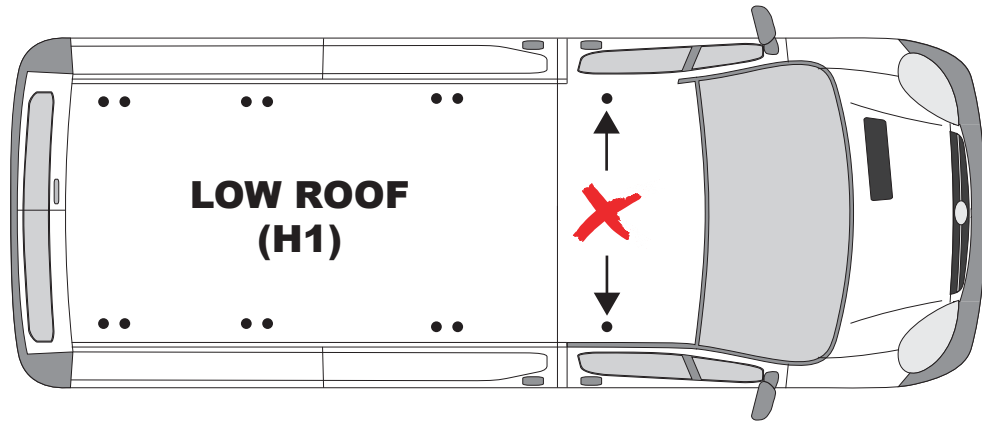

### Vehicle:

Vauxhall Vivaro: 2001 - 2014  
 Renault Trafic: 2001 - 2014  
 Nissan Primastar: 2001 - 2014

**Wheel Base:** LWB (L2)

**Roof Height:** Low (H1)

**Rear Doors:** Twin / Tailgate

**?** Please note that the front fixing point is not used when fitting this product to a low roof (H1) model. If fitting this product to a high roof (H2) model any fixing point can be used.