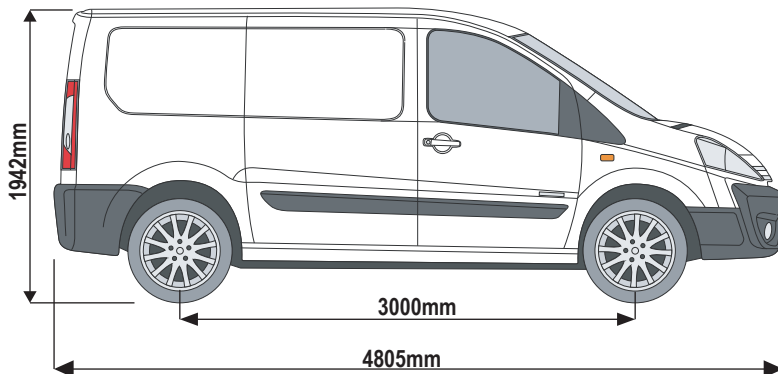

Wheel Base: SWB (L1)

Roof Height: Low (H1)

Rear Doors: Twin / Tailgate

248-2

Vehicle:

Citroen Dispatch: 2007 - 2016
 Peugeot Expert: 2007 - 2016
 Fiat Scudo: 2007 - 2016
 Toyota ProAce: 2013 - 2016

Wheel Base: LWB (L2)