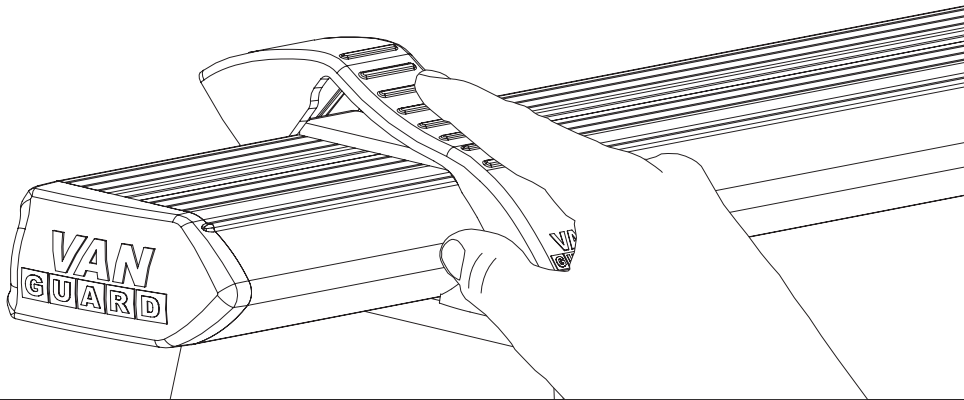

1.

2.

3.

ULTI Bar Trade
(Steel)

ULTI Bar+
(Aluminium)

EN - SAFETY AND PRODUCT INFORMATION
DE - SICHERHEITS- UND PRODUKTINFORMATIONEN
FR - INFORMATIONS DE SÉCURITÉ ET DU PRODUIT
NL - VEILIGHEIDS- EN PRODUCTINFORMATIE
ES - INFORMACIÓN DE SEGURIDAD Y DEL PRODUCTO
IT - INFORMAZIONI SULLA SICUREZZA E SUL PRODOTTO

SV - SÄKERHETS- OCH PRODUKTINFORMATION
DA - SIKKERHEDS- OG PRODUKTINFORMATION
NO - SIKKERHETS- OG PRODUKTINFORMASJON
PL - INFORMACJE O BEZPIECZENSTWIE I PRODUKCJE
CS - INFORMACE O BEZPEČNOSTI A PRODUKTU