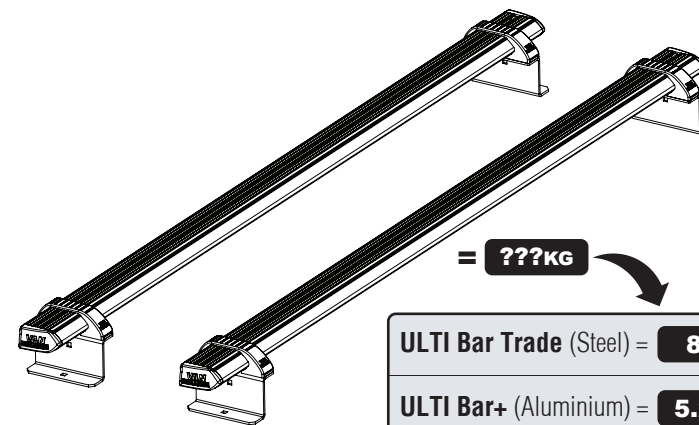

Wheel Base: SWB (L1)

Roof Height: Low (H1)

Rear Doors: Twin / Tailgate

248-2

Vehicle:

Citroen Dispatch: 2007 - 2016
 Peugeot Expert: 2007 - 2016
 Fiat Scudo: 2007 - 2016
 Toyota ProAce: 2013 - 2016

Wheel Base: LWB (L2)