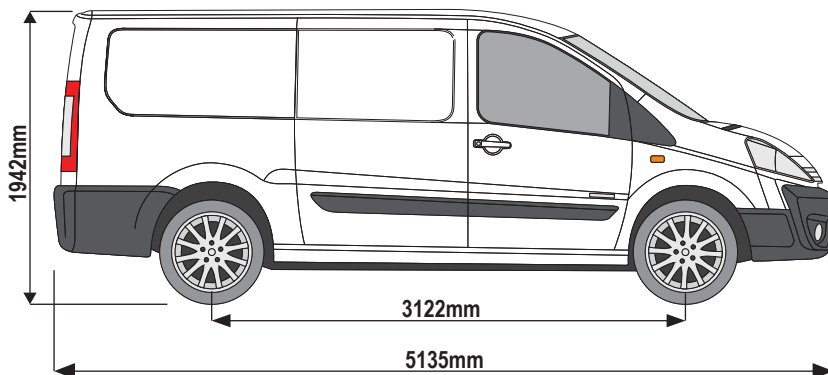

Wheel Base: SWB (L1)

Roof Height: Low (H1)

Rear Doors: Twin / Tailgate

248-2

Vehicle:

Citroen Dispatch: 2007 - 2016
 Peugeot Expert: 2007 - 2016
 Fiat Scudo: 2007 - 2016
 Toyota ProAce: 2013 - 2016

Wheel Base: LWB (L2)

Roof Height: Low (H1)

Rear Doors: Twin / Tailgate

1

L1H1 (SWB)

ME0718

ME0719

L2H1 (LWB)

ME0721