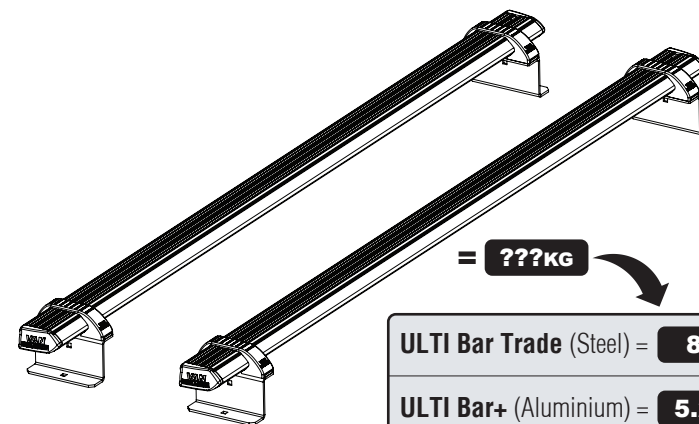

248-2

Vehicle:

Citroen Dispatch: 2007 - 2016
Peugeot Expert: 2007 - 2016
Fiat Scudo: 2007 - 2016
Toyota ProAce: 2013 - 2016

Wheel Base: LWB (L2)

Roof Height: Low (H1)

Rear Doors: Twin / Tailgate