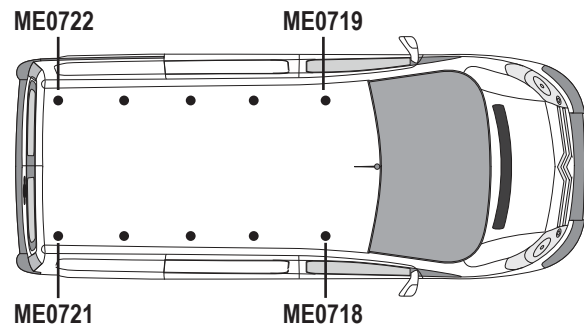

1

L1H1 (SWB)