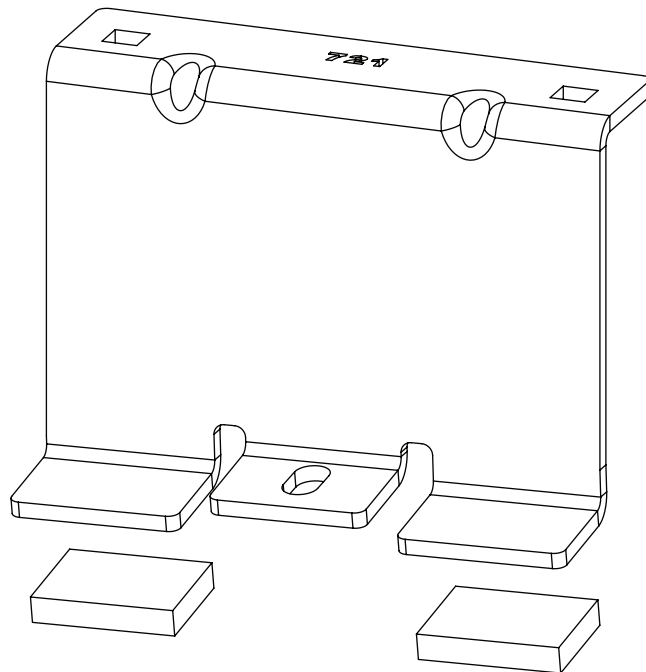

1

L1H1 (SWB)

ME0718

ME0719

L2H1 (LWB)

ME0721

ME0722

2

3