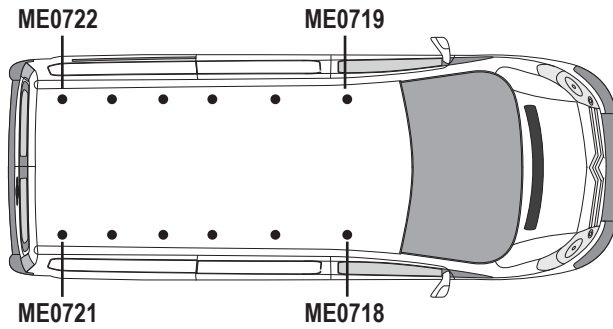

Roof Height: Low (H1)

Rear Doors: Twin / Tailgate

1

L1H1 (SWB)

ME0718

ME0719

L2H1 (LWB)

ME0721