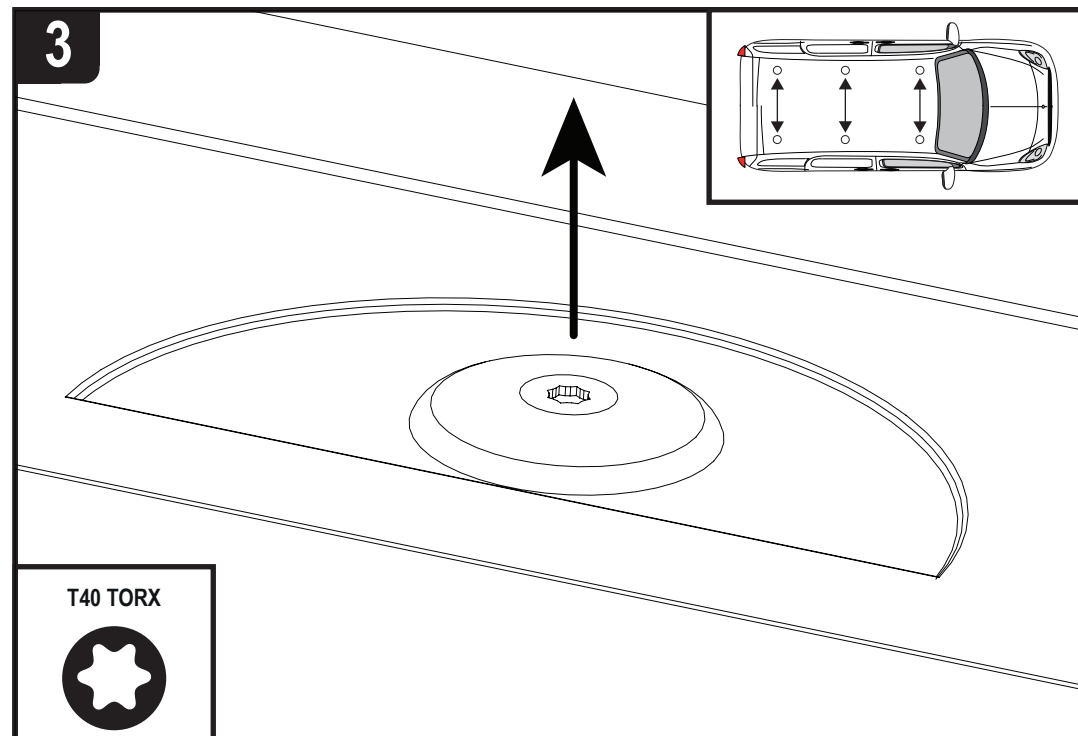

1

ME0673

ME0674

ME0675

ME0676

ME0746

2

3

T40 TORX