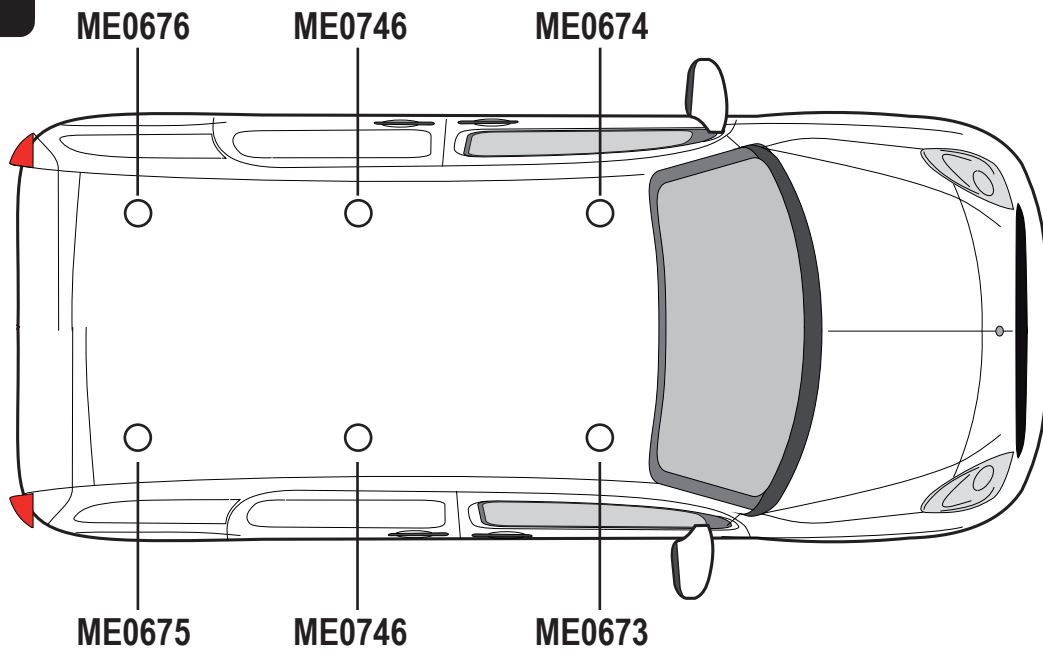

Nissan NV250: 2019 on (L2)

Wheel Base: See above

Roof Height: Standard (H1)

Rear Doors: Twin / Tailgate

1

ME0673

ME0674

ME0675