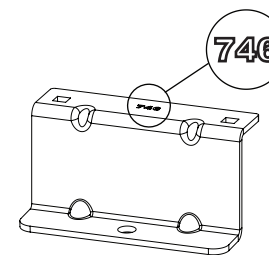

1

ME0673

ME0674

ME0675

ME0676

ME0746

2

3

T40 TORX