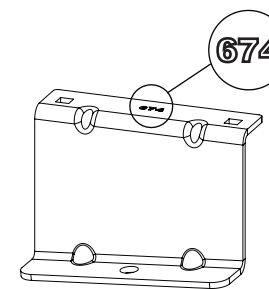

Nissan NV250: 2019 on (L2)

Wheel Base: See above

Roof Height: Standard (H1)

Rear Doors: Twin / Tailgate

1

ME0673

ME0674

ME0675