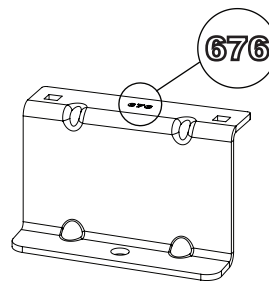

1

ME0673

ME0674

ME0675

ME0676

ME0746

2

3

T40 TORX