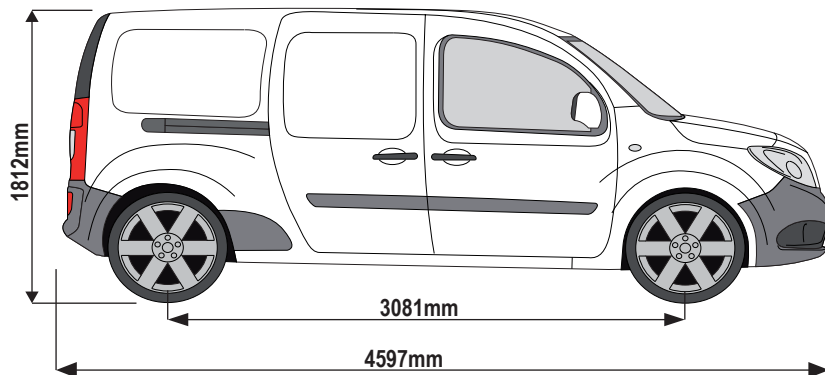

Nissan NV250: 2019 on (L2)

Wheel Base: See above

Roof Height: Standard (H1)

Rear Doors: Twin / Tailgate

1

ME0673

ME0674

ME0675