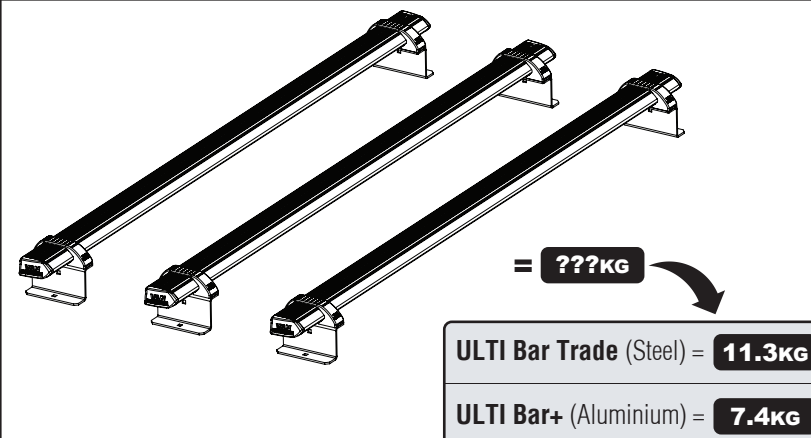

276-3

Vehicle:

Renault Kangoo: 2009 on (L3)

Mercedes Citan: 2012 on (L3)

Nissan NV250: 2019 on (L2)

Wheel Base: See above

Roof Height: Standard (H1)

Rear Doors: Twin / Tailgate