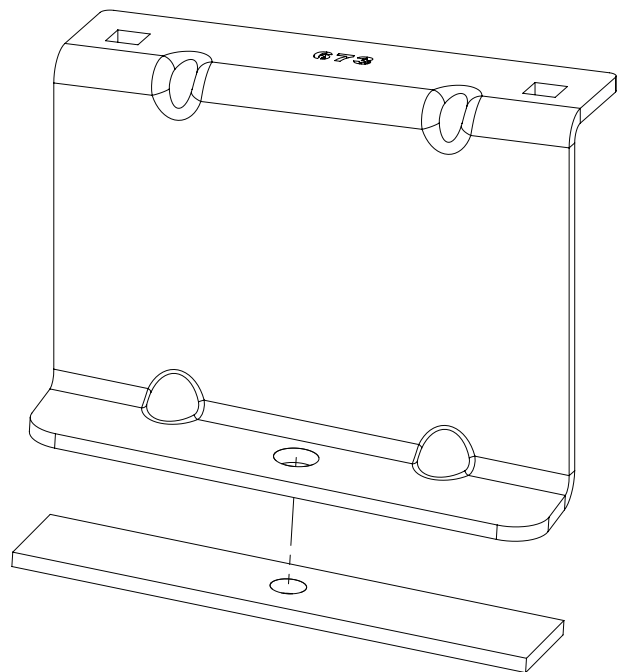

1

ME0673

ME0674

ME0675

ME0676

ME0746

2

3

T40 TORX