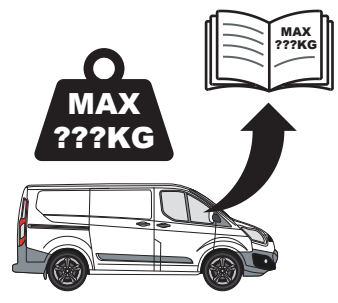

EN - SAFETY AND PRODUCT INFORMATION
DE - SICHERHEITS- UND PRODUKTINFORMATIONEN
FR - INFORMATIONS DE SÉCURITÉ ET DU PRODUIT
NL - VEILIGHEIDS- EN PRODUCTINFORMATIE
ES - INFORMACIÓN DE SEGURIDAD Y DEL PRODUCTO
IT - INFORMAZIONI SULLA SICUREZZA E SUL PRODOTTO

SV - SÄKERHETS- OCH PRODUKTINFORMATION
DA - SIKKERHEDS- OG PRODUKTINFORMATION
NO - SIKKERHETS- OG PRODUKTINFORMASJON
PL - INFORMACJE O BEZPIECZENSTWIE I PRODUKCJE
CS - INFORMACE O BEZPEČNOSTI A PRODUKTU