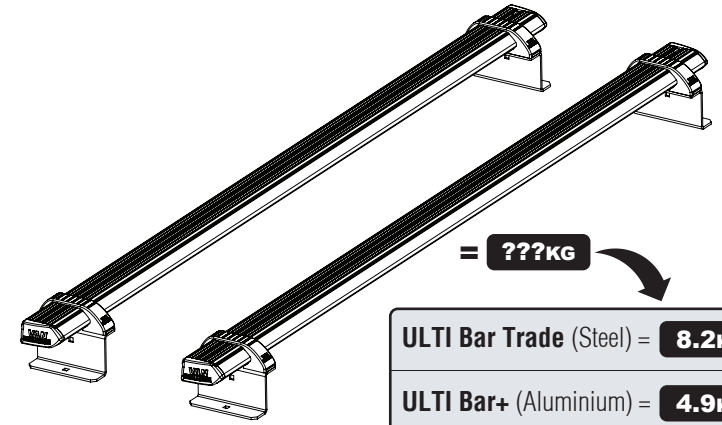

282-2

Vehicle:

Nissan NV200: 2009 ON

Wheel Base: Standard (L1)

Roof Height: Standard (H1)

Rear Doors: Twin / Tailgate