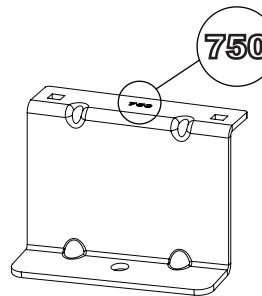

1

ME0751

ME0748

ME0750

ME0747

ME0747

747

ME0748

748

ME0750

750

ME0751

751

2

3