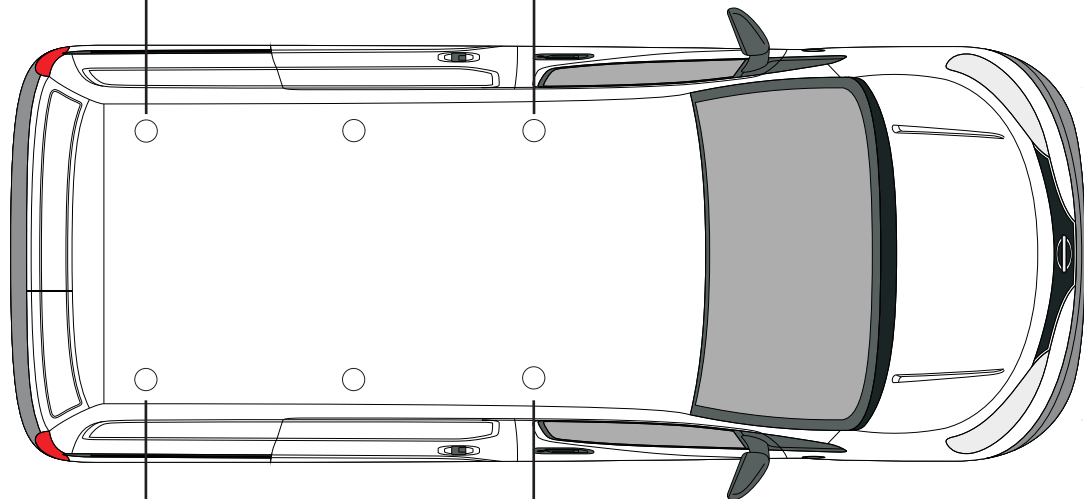

Vehicle:

Nissan NV200: 2009 ON

Wheel Base: Standard (L1)

Roof Height: Standard (H1)

Rear Doors: Twin / Tailgate

1

ME0751

ME0748