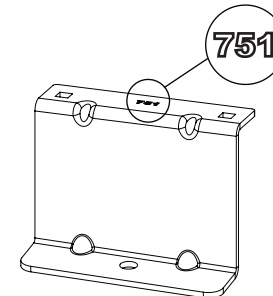

1

ME0751

ME0748

ME0750

ME0747

ME0747

747

ME0748

748

ME0750

750

ME0751

751

2

3