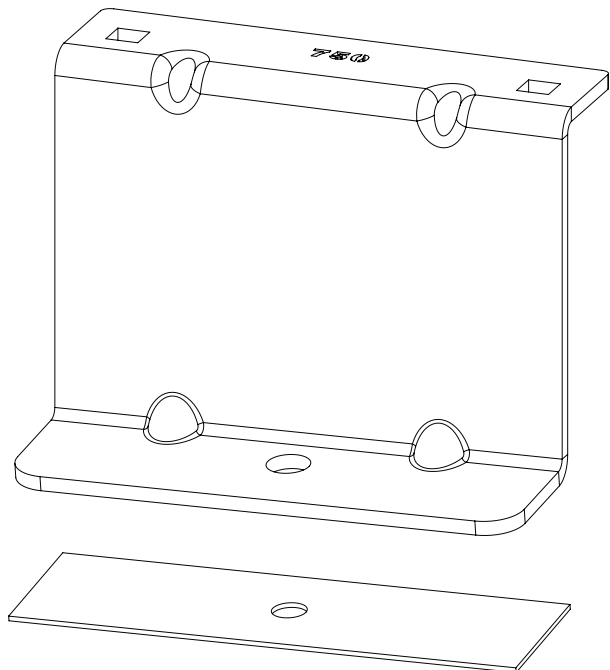

1

ME0751

ME0748

ME0750

ME0747

ME0747

747

ME0748

748

ME0750

750

ME0751

751

2

3