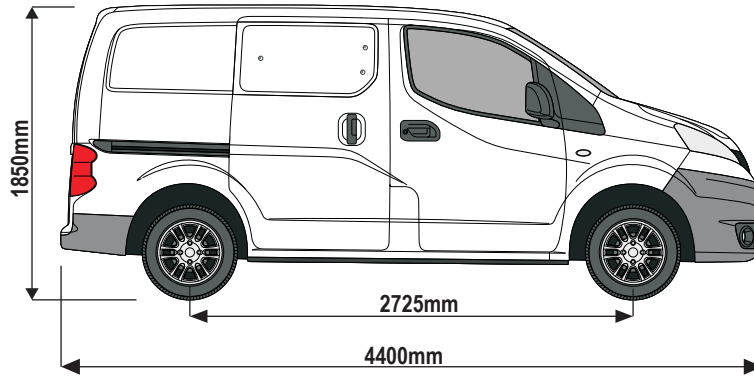

Vehicle:

Nissan NV200: 2009 ON

Wheel Base: Standard (L1)

Roof Height: Standard (H1)

Rear Doors: Twin / Tailgate

1

ME0751

ME0748