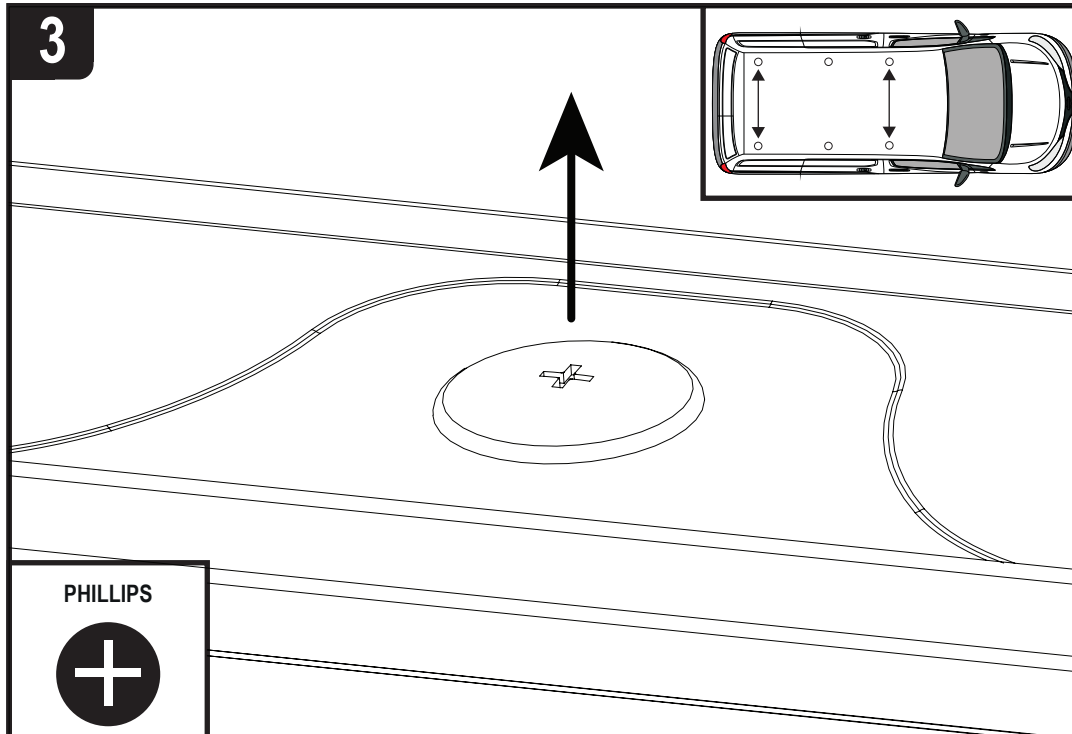

1

ME0751

ME0748

ME0750

ME0747

ME0747

747

ME0748

748

ME0750

750

ME0751

751

2

3