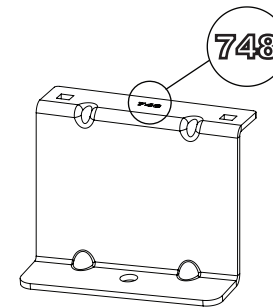

1

ME0751

ME0748

ME0750

ME0747

ME0747

747

ME0748

748

ME0750

750

ME0751

751

2

3