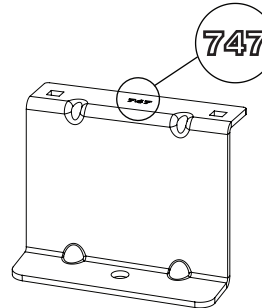

ME0750

ME0747

ME0747

747