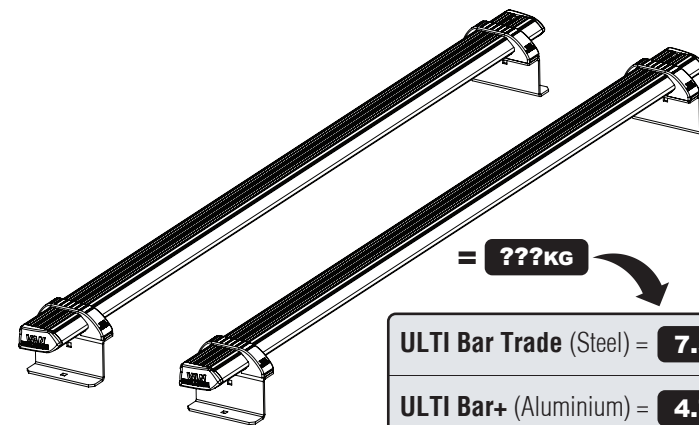

313-2

Vehicle:
Ford Transit Courier: 2014 on
Wheel Base: Standard (L1)
Roof Height: Standard (H1)
Rear Doors: Twin / Tailgate