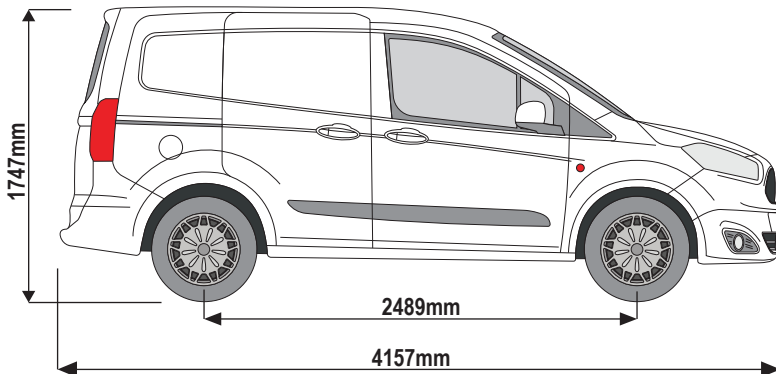

# 313-2

**Vehicle:**  
 Ford Transit Courier: 2014 on  
**Wheel Base:** Standard (L1)  
**Roof Height:** Standard (H1)  
**Rear Doors:** Twin / Tailgate

1

ME0787

ME0788

ME0789

ME0790

2