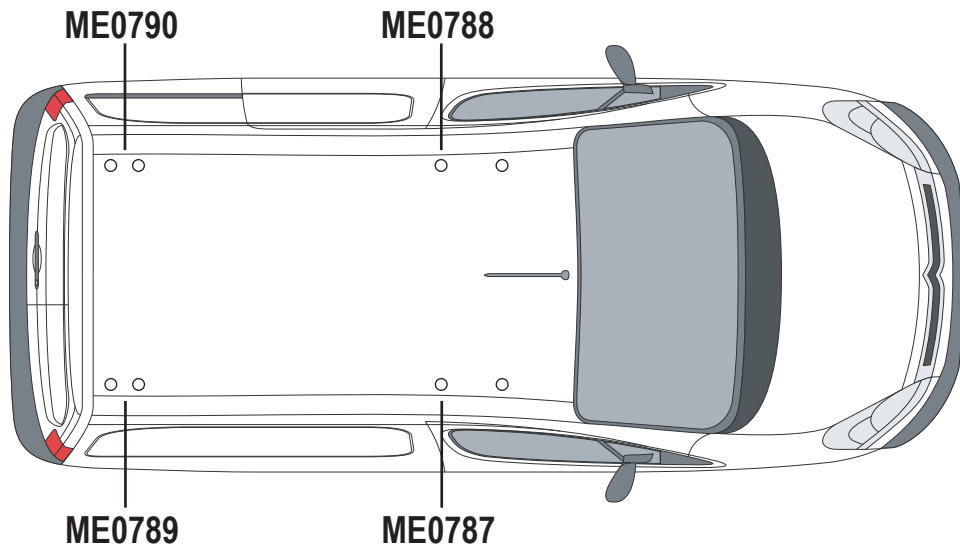

# 313-2

**Vehicle:**  
 Ford Transit Courier: 2014 on  
**Wheel Base:** Standard (L1)  
**Roof Height:** Standard (H1)  
**Rear Doors:** Twin / Tailgate

1

ME0787

ME0788

ME0789

ME0790

2