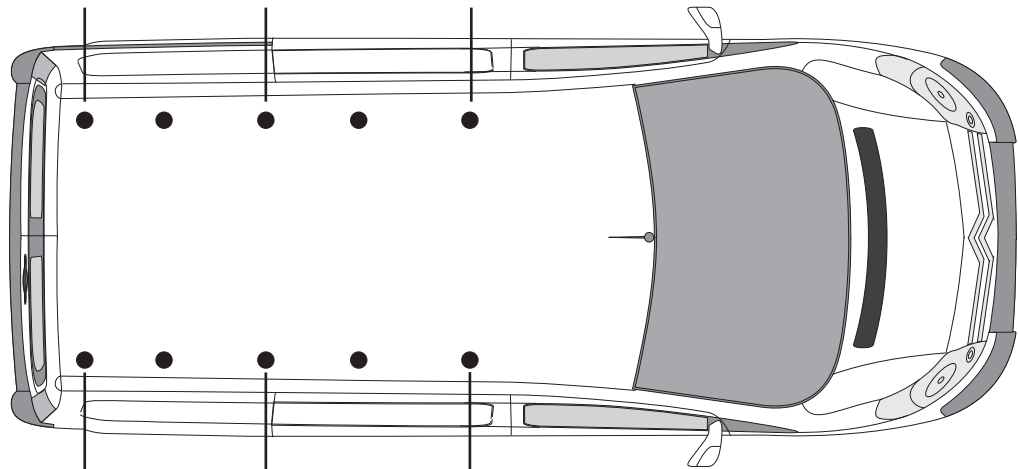

1

ME0827 ME0825 ME0824