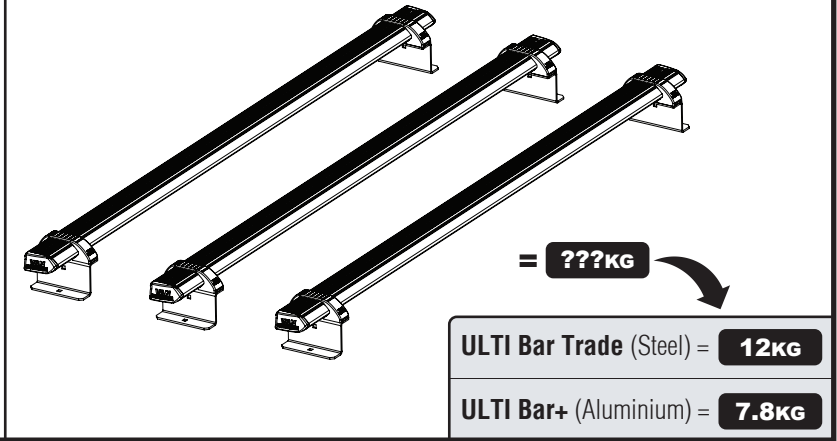

333-3

Vehicle:

- Citroen Dispatch: 2016 on (L2)
- Fiat Scudo: 2022 on (L2)
- Peugeot Expert: 2016 on (L2)
- Toyota Pro-Ace: 2016 on (L2)
- Vauxhall Vivaro: 2019 on (L1)

Wheel Base: See above

Roof Height: H1 / Standard

Rear Doors: All