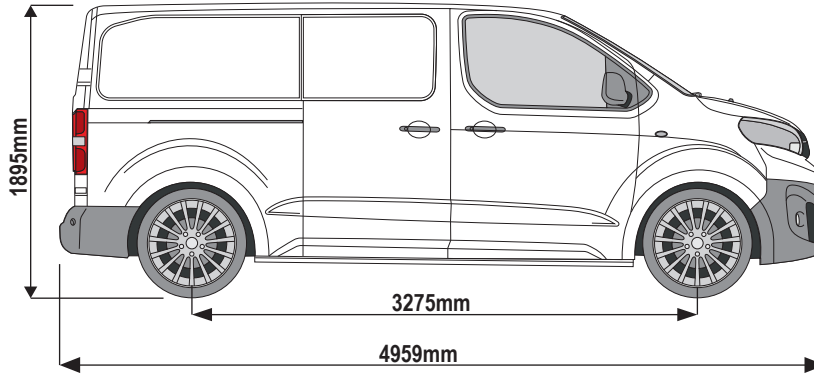

333-3

Vehicle:

- Citroen Dispatch: 2016 on (L2)
- Fiat Scudo: 2022 on (L2)
- Peugeot Expert: 2016 on (L2)
- Toyota Pro-Ace: 2016 on (L2)
- Vauxhall Vivaro: 2019 on (L1)

Wheel Base: See above

Roof Height: H1 / Standard

Rear Doors: All