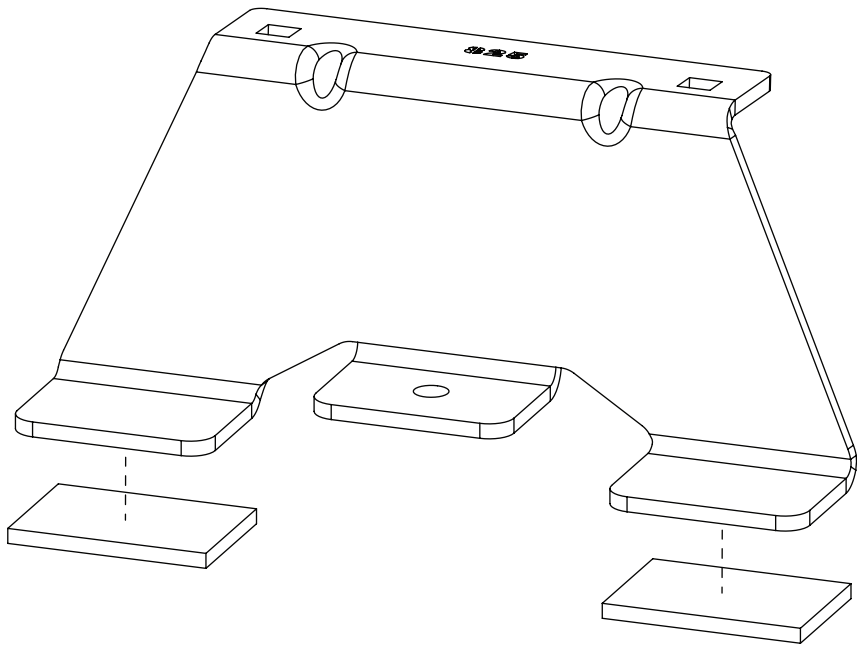

# 334-3

**Vehicle:**

Citroen Dispatch: 2016 on  
 Fiat Scudo: 2022 on  
 Peugeot Expert: 2016 on  
 Toyota Pro-Ace: 2016 on

**Wheel Base:** L1 / XS / Compact

**Roof Height:** H1 / Standard

**Rear Doors:** All

**1****ME0823****ME0824****ME0825****ME0841****ME0842****2****3**

4

5

6

7

1.

2.

3.