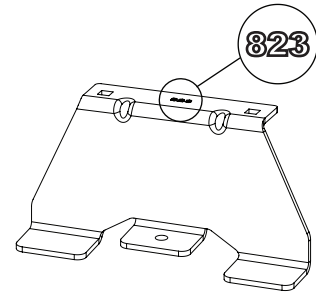

# 334-3

**Vehicle:**

Citroen Dispatch: 2016 on  
 Fiat Scudo: 2022 on  
 Peugeot Expert: 2016 on  
 Toyota Pro-Ace: 2016 on

**Wheel Base:** L1 / XS / Compact

**Roof Height:** H1 / Standard

**Rear Doors:** All

**1****ME0823****ME0824****ME0825****ME0841****ME0842****2****3**

4

5

6

7

1.

2.

3.