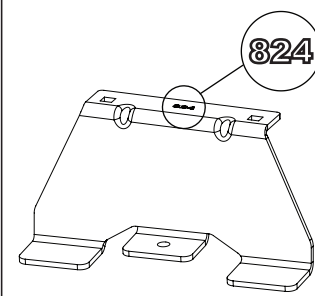

# 334-3

**Vehicle:**

Citroen Dispatch: 2016 on  
 Fiat Scudo: 2022 on  
 Peugeot Expert: 2016 on  
 Toyota Pro-Ace: 2016 on

**Wheel Base:** L1 / XS / Compact

**Roof Height:** H1 / Standard

**Rear Doors:** All

**1****ME0823****ME0824****ME0825****ME0841****ME0842****2****3**

4

5

6

7

1.

2.

3.