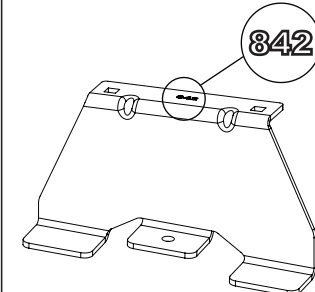

# 334-3

**Vehicle:**

Citroen Dispatch: 2016 on  
 Fiat Scudo: 2022 on  
 Peugeot Expert: 2016 on  
 Toyota Pro-Ace: 2016 on

**Wheel Base:** L1 / XS / Compact

**Roof Height:** H1 / Standard

**Rear Doors:** All

**1****ME0823****ME0824****ME0825****ME0841****ME0842****2****3**

4

5

6

7

1.

2.

3.