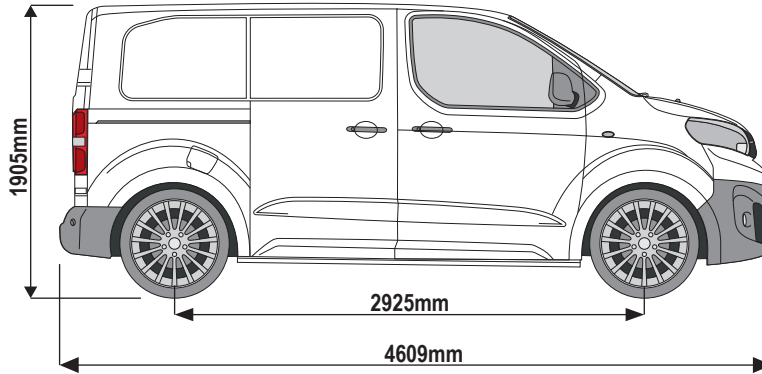

# 334-3

**Vehicle:**

Citroen Dispatch: 2016 on  
 Fiat Scudo: 2022 on  
 Peugeot Expert: 2016 on  
 Toyota Pro-Ace: 2016 on

**Wheel Base:** L1 / XS / Compact

**Roof Height:** H1 / Standard

**Rear Doors:** All