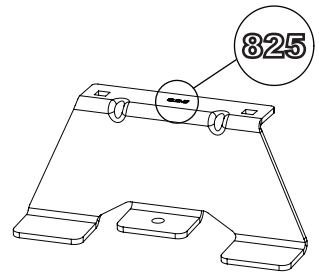

# 334-3

**Vehicle:**

Citroen Dispatch: 2016 on  
 Fiat Scudo: 2022 on  
 Peugeot Expert: 2016 on  
 Toyota Pro-Ace: 2016 on

**Wheel Base:** L1 / XS / Compact

**Roof Height:** H1 / Standard

**Rear Doors:** All

**1****ME0823****ME0824****ME0825****ME0841****ME0842****2****3**

4

5

6

7

1.

2.

3.