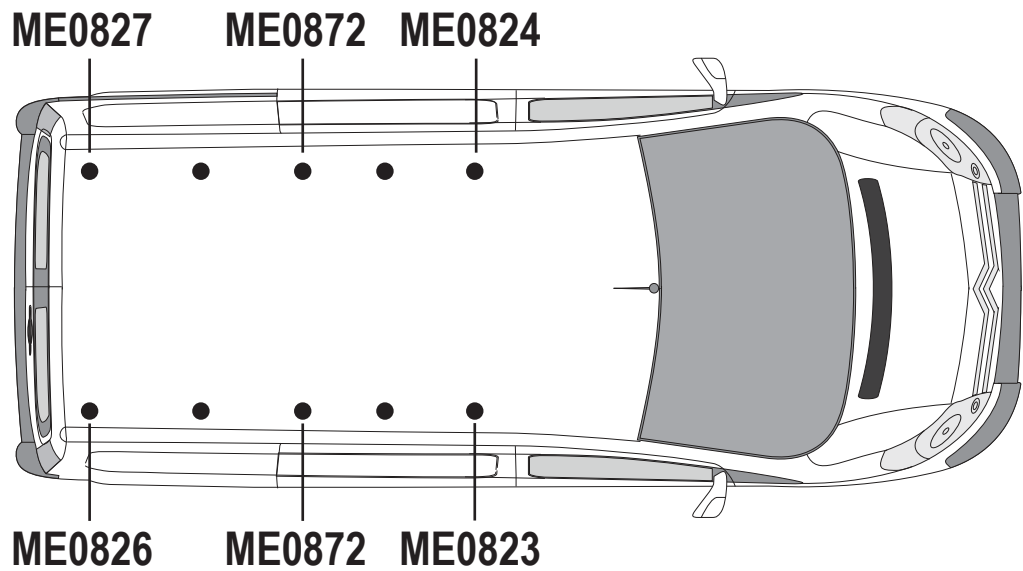

Wheel Base: See above

Roof Height: H1 / Standard

Rear Doors: All

ULTI Bar Trade (Steel) = 12KG

ULTI Bar+ (Aluminium) = 7.8KG

1

ME0823

ME0824