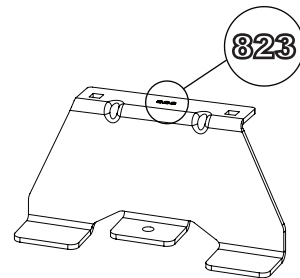

Wheel Base: See above

Roof Height: H1 / Standard

Rear Doors: All

ULTI Bar Trade (Steel) = 12KG

ULTI Bar+ (Aluminium) = 7.8KG

1

ME0823

ME0824