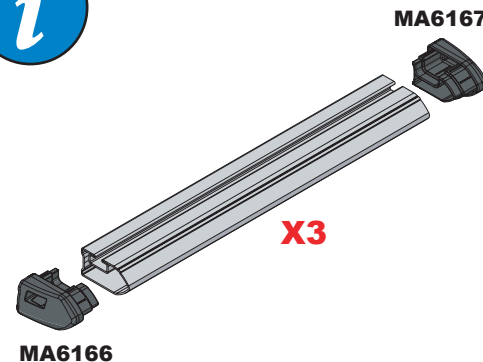

ULTI Bar Trade
(Steel)