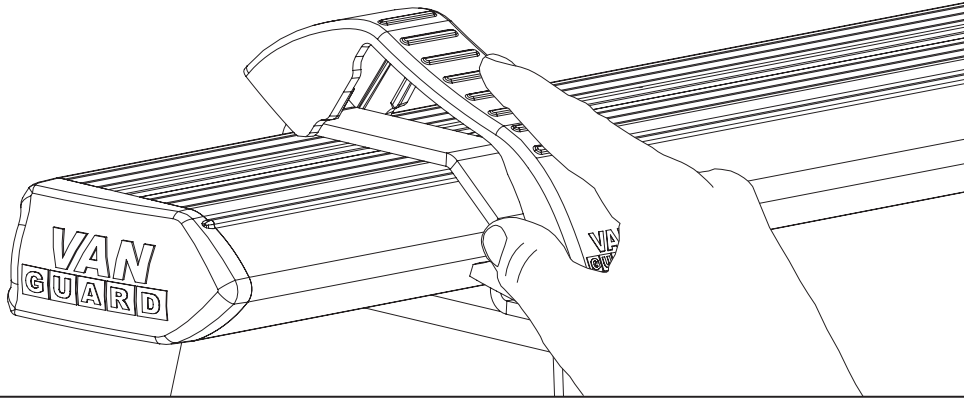

1.

2.

3.

ULTI Bar Trade
(Steel)

ULTI Bar+
(Aluminium)

EN - SAFETY AND PRODUCT INFORMATION
DE - SICHERHEITS- UND PRODUKTINFORMATIONEN
FR - INFORMATIONS DE SÉCURITÉ ET DU PRODUIT
NL - VEILIGHEIDS- EN PRODUCTINFORMATIE
ES - INFORMACIÓN DE SEGURIDAD Y DEL PRODUCTO
IT - INFORMAZIONI SULLA SICUREZZA E SUL PRODOTTO

SV - SÄKERHETS- OCH PRODUKTINFORMATION
DA - SIKKERHEDS- OG PRODUKTINFORMATION
NO - SIKKERHETS- OG PRODUKTINFORMASJON
PL - INFORMACJE O BEZPIECZENSTWIE I PRODUKCJE
CS - INFORMACE O BEZPEČNOSTI A PRODUKTU