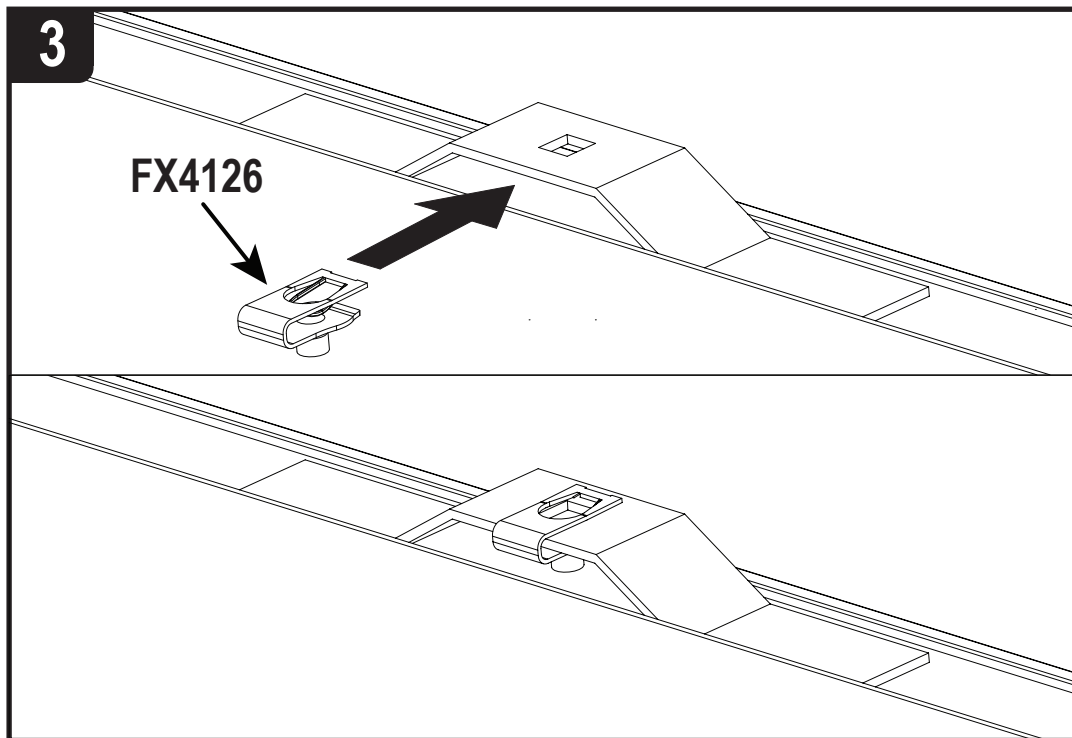

1

ME0823

ME0824

ME0826

ME0827

ME0872

2

3