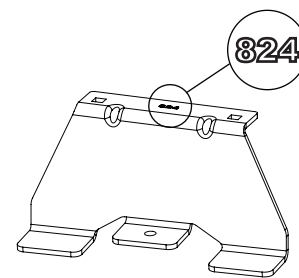

Wheel Base: See above

Roof Height: H1 / Standard

Rear Doors: All

ULTI Bar Trade (Steel) = 12KG

ULTI Bar+ (Aluminium) = 7.8KG

1

ME0823

ME0824