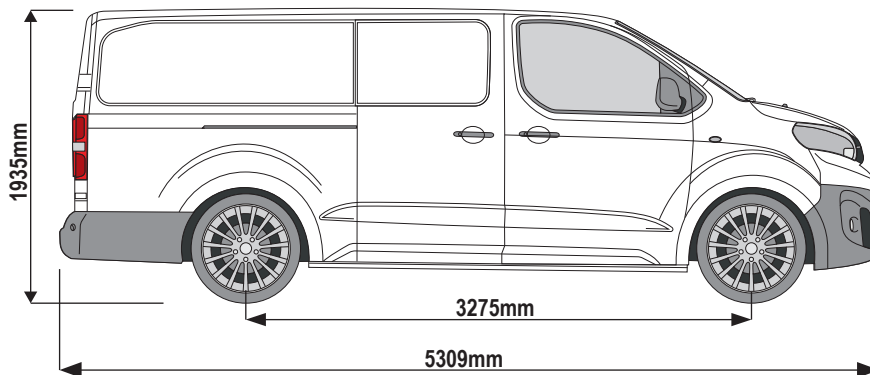

Wheel Base: See above

Roof Height: H1 / Standard

Rear Doors: All

ULTI Bar Trade (Steel) = 12KG

ULTI Bar+ (Aluminium) = 7.8KG

1

ME0823

ME0824