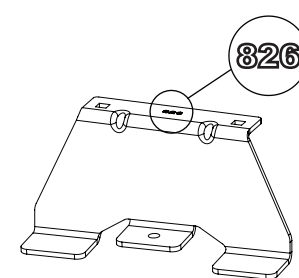

1

ME0823

ME0824

ME0826

ME0827

ME0872

2

3