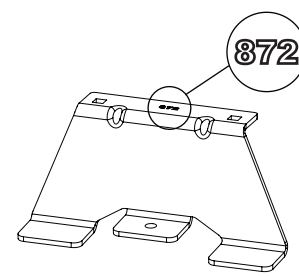

1

ME0823

ME0824

ME0826

ME0827

ME0872

2

3