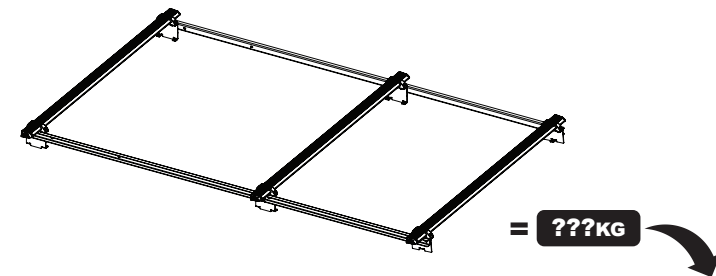

Wheel Base: See above

Roof Height: H1 / Standard

Rear Doors: All

ULTI Bar Trade (Steel) = 12KG

ULTI Bar+ (Aluminium) = 7.8KG

1

ME0823

ME0824