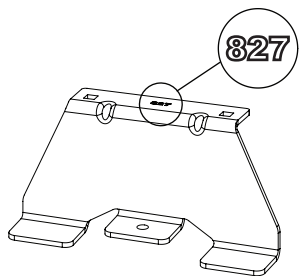

1

ME0823

ME0824

ME0826

ME0827

ME0872

2

3