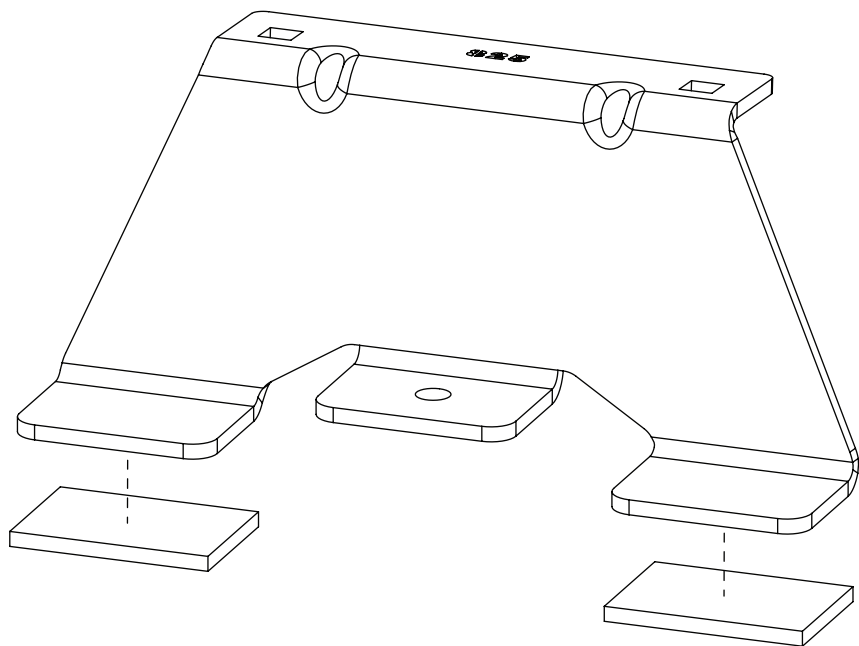

1

ME0823

ME0824

ME0826

ME0827

ME0872

2

3