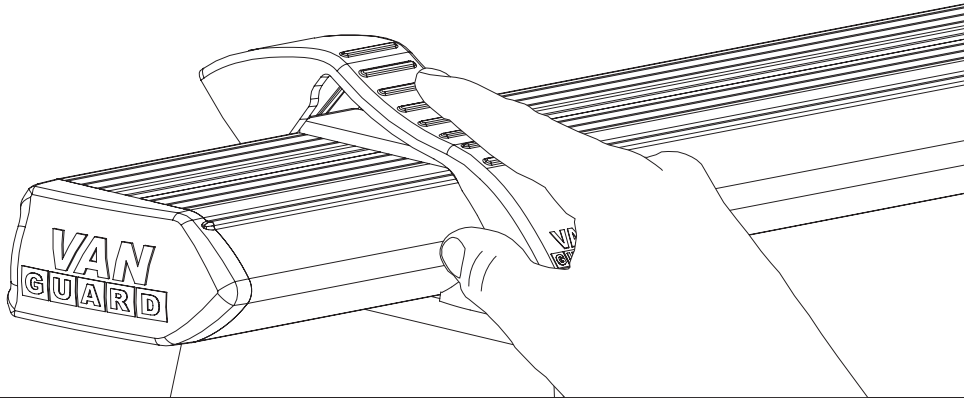

1.

2.

3.

ULTI Bar Trade
(Steel)

ULTI Bar+
(Aluminium)

EN - SAFETY AND PRODUCT INFORMATION
DE - SICHERHEITS- UND PRODUKTINFORMATIONEN
FR - INFORMATIONS DE SÉCURITÉ ET DU PRODUIT
NL - VEILIGHEIDS- EN PRODUCTINFORMATIE
ES - INFORMACIÓN DE SEGURIDAD Y DEL PRODUCTO
IT - INFORMAZIONI SULLA SICUREZZA E SUL PRODOTTO

SV - SÄKERHETS- OCH PRODUKTINFORMATION
DA - SIKKERHEDS- OG PRODUKTINFORMATION
NO - SIKKERHETS- OG PRODUKTINFORMASJON
PL - INFORMACJE O BEZPIECZENSTWIE I PRODUKCJE
CS - INFORMACE O BEZPEČNOSTI A PRODUKTU