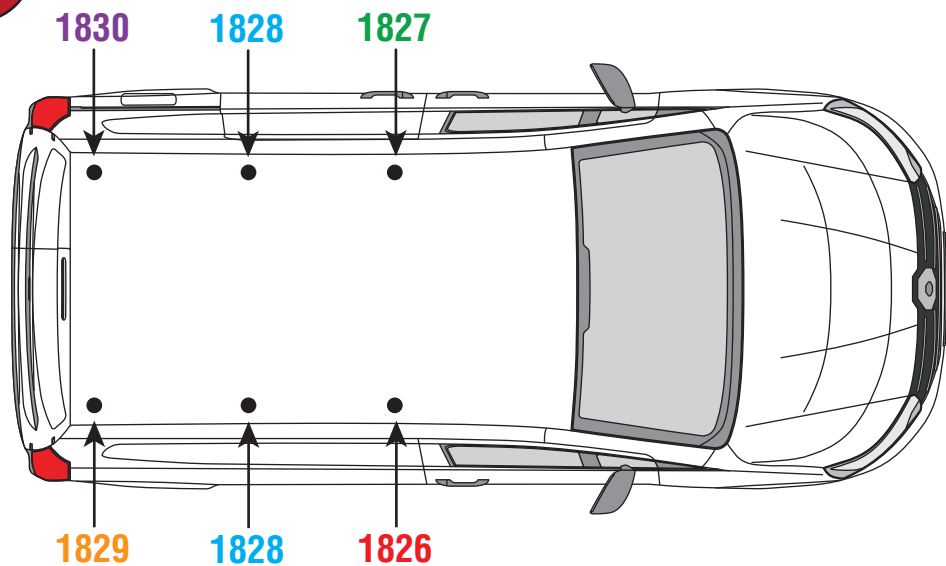

01

1826

1827

1828

1829

1830

02

03

EN - STICK GASKETS TO ALL BRACKETS
DE - KLEBEN SIE DIE DICHTUNG AN ALLEN HALTERUNGEN
FR - COUSSINETS ADHÉSIFS À TOUS LES SUPPORTS
NL - PLAK PAKKING OP ALLE BEUGELS
ES - PEGA LAS ALMOHADILLAS A TODOS LOS SOPORTES
IT - ADESIVI GUARNIZIONI A TUTTE LE STAFFE

SV - FÄST GUMMI PÅ ALLA FÄSTEN
DA - KLÆB GUMMI PÅ ALLE BESLAG
NO - PLIST GUMMI PÅ ALLE BRAKKETER
PL - NAKLEJ USZCZELKI DO WSZYSTKICH WSPORNIKÓW
CS - PŘILEPTE TĚSNĚNÍ NA VŠECHNY DRŽÁKY