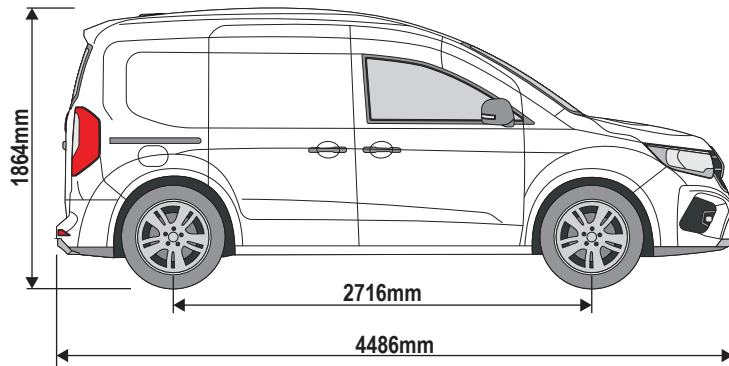

# 344-3

**Vehicle:**

Mercedes Citan 2022 on  
Nissan Townstar 2022 on  
Renault Kangoo 2022 on

**Wheel Base:** L1

**Roof Height:** H1

**Rear Doors:** Twin

ULTI Bar Trade (Steel) =	<b>11.3KG</b>
ULTI Bar+ (Aluminium) =	<b>7KG</b>