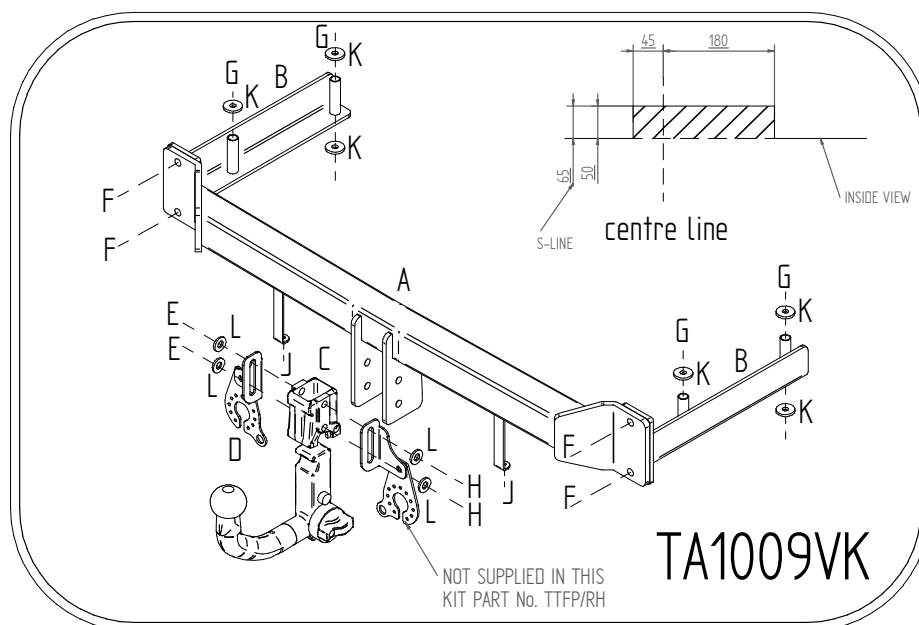

## TA1009VK Audi A4 Sal & Avant Est 2005-2008 Seat Exeo Est 2009> Skoda Superb Sal 2002 - 2008 VW Passat 1997-2005

Item	Qty	Description	Item	Qty	Description
A	1	Crossmember	E	2	M12 x 25 Bolts & S/P Washers
B	2	Handed Side Arms	F	4	M12 x 40 Bolts, Nuts & S/P Washers
C	1	Detachable housing	G	4	M10 x 100 Bolts, 2 Nuts & 4 S/P Washers
D	1	Flip Up Socket Plate (TTFP/LH)	H	2	M12 x 22 Bolts & S/P washers
			J	2	Small Plastic Pop Rivets
			K	6	10 x 30 Flat Washers
			L	4	12 x 25 Flat Washers

1. Remove rear trim and side panels from inside the boot.
2. Remove mud flaps if fitted.
3. Remove the rear bumper. Three nuts beneath lamp unit inside boot and two nuts adjacent to these, three torx head screws from carpet wheel arch liners, four torx head screws from lower edge, four torx head screws from bumper tips. Pull bumper tips outwards then rearward.
4. Cut a section from the lower edge of the bumper SEE SKETCH. (**AUDI ONLY**).
5. Remove the bumper beam. (This is not refitted with the towbar.)
6. Temporarily lower the rear exhaust hangers then temporarily remove the heat shield.
7. Locate item **B** into the open ends of each chassis, using item **G** with item **K** loosely bolt into place. (**NOTE:** When fitting to the PASSAT fit Items **B** opposite to drawing).
8. Using item **F** loosely bolt item **A** to item **B**.
9. Using item **H** with item **L** and item **E** with item **L** bolt item **C** and item **D** to item **A**.
10. Fully tighten all nuts and bolts and ensure the towbar is rigid and secure.
11. Re-fit the heat shield and exhaust.
12. Re-fit the rear bumper (use Item **J** on the two lower fixing points).
13. Refit rear trim and side panels inside the boot.